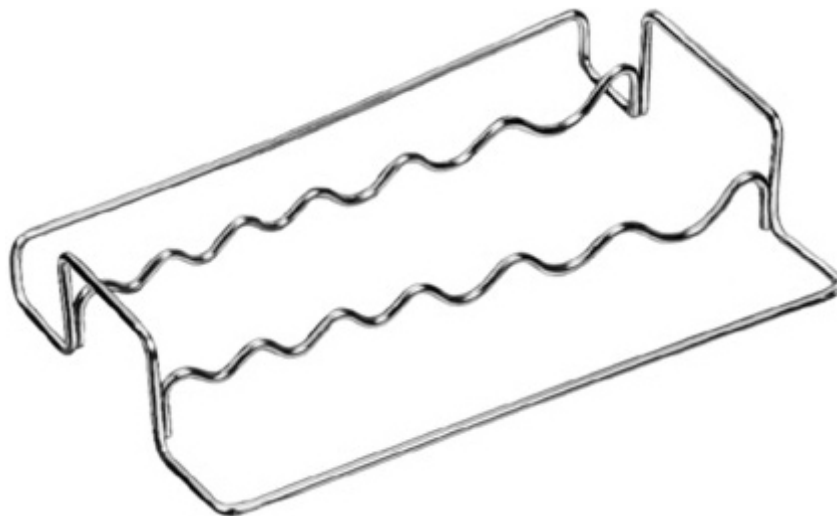

Products that saves life

Stainless Steel Receptacle

ZI-29-960-09
Syringe Rack for 9
syringes of different sizes plastic

ZI-29-964-06
Syringe Rack for 6
syringes of different sizes

Products that saves life