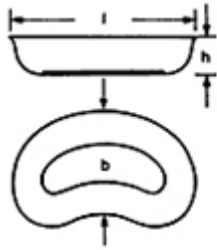

Stainless Steel Receptacle

ZI-29-620-75
Tablet Tray
Ø 75 mm x 12 mm
Tablet Tray

ZI-29-650-90
Metal Cup
Ø 90 mm x 90 mm
Metal Cup

ZI-29-654-75
Denture Cup
Ø 75 mm x 50 mm
with lid Denture Cup

ZI-29-662-75
Sputum Cup
Ø 75 mm x 80 mm
Sputum Cup

ZI-29-669-75
Insert for Cup
Ø 73 mm x 75 mm
Insert for Cup

ZARYAB
I N S T R U M E N T S

Products that saves life

Stainless Steel Receptacle

ZI-29-673-17
Kidney Dishl x b x h

ZI-29-673-25
Kidney Dishl x b x h

ZI-29-673-27
Kidney Dishl x b x h

ZI-29-675-25
Lid for Kidney Dishes
Lid for Kidney Dishes

ZI-29-702-23
Bed PanØ

ZI-29-702-31
Bed PanØ

ZARYAB
I N S T R U M E N T S

Products that saves life

Stainless Steel Receptacle