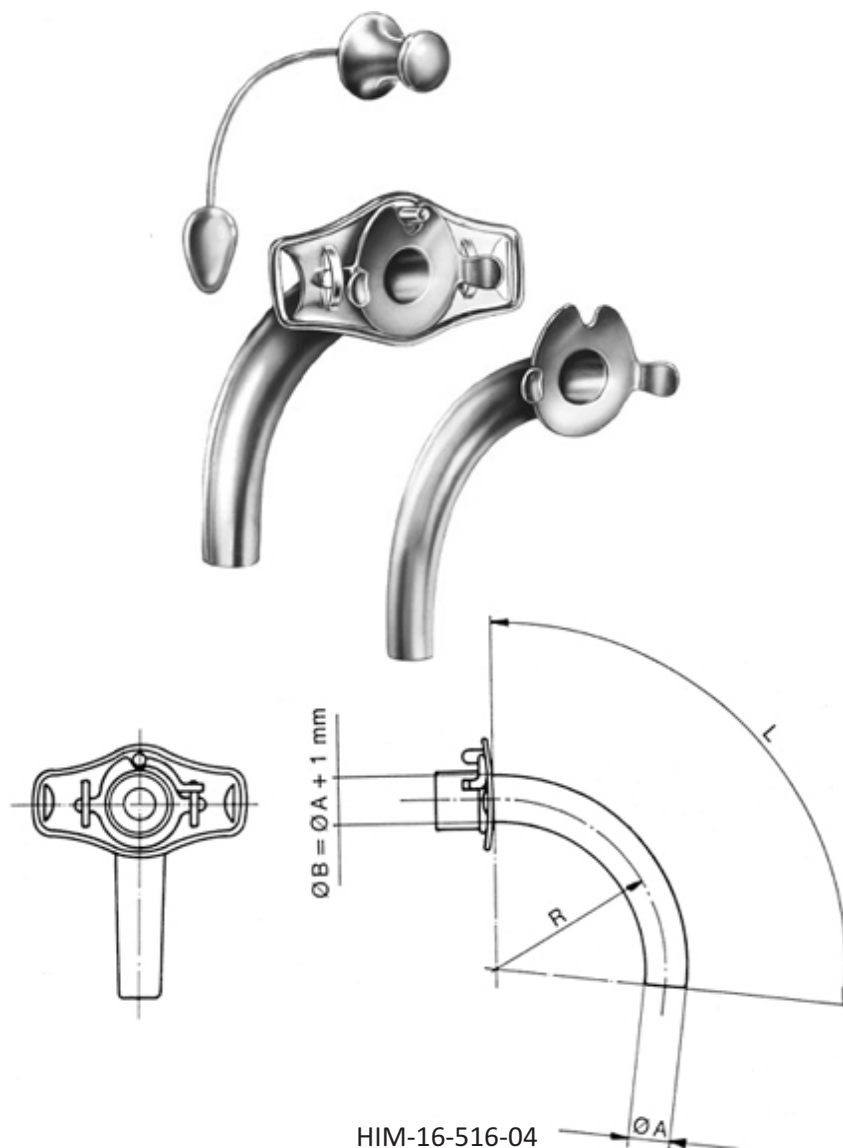

HIM-16-516-04

Chevalier-Jackson Tracheal Tube $\text{\O} 4$ mm length of tube 45 mm outer tube closed inner tube closed silver

HIM-16-516-05

Chevalier-Jackson Tracheal Tube $\text{\O} 5$ mm length of tube 50 mm outer tube closed inner tube closed silver

HIM-16-516-06

Chevalier-Jackson Tracheal Tube $\text{\O} 6$ mm length of tube 55 mm outer tube closed inner tube closed silver

ZI-16-516-07

Chevalier-Jackson Tracheal Tube $\text{\O} 7$ mm length of tube 60 mm outer tube closed inner tube closed silver

ZI-16-516-08

Chevalier-Jackson Tracheal Tube $\text{\O} 8$ mm length of tube 65 mm outer tube closed inner tube closed silver

ZI-16-516-09

Chevalier-Jackson Tracheal Tube $\text{\O} 9$ mm length of tube 70 mm outer tube closed inner tube closed silver

ZI-16-516-10

Chevalier-Jackson Tracheal Tube $\text{\O} 10$ mm length of tube 75 mm outer tube closed inner tube closed silver

ZI-16-516-11

Chevalier-Jackson Tracheal Tube $\text{\O} 11$ mm length of tube 80 mm outer tube closed inner tube closed silver

ZI-16-516-12

Chevalier-Jackson Tracheal Tube $\text{\O} 12$ mm length of tube 85 mm outer tube closed inner tube closed silver

ZI-16-516-13

Chevalier-Jackson Tracheal Tube $\text{\O} 13$ mm length of tube 90 mm outer tube closed inner tube closed silver