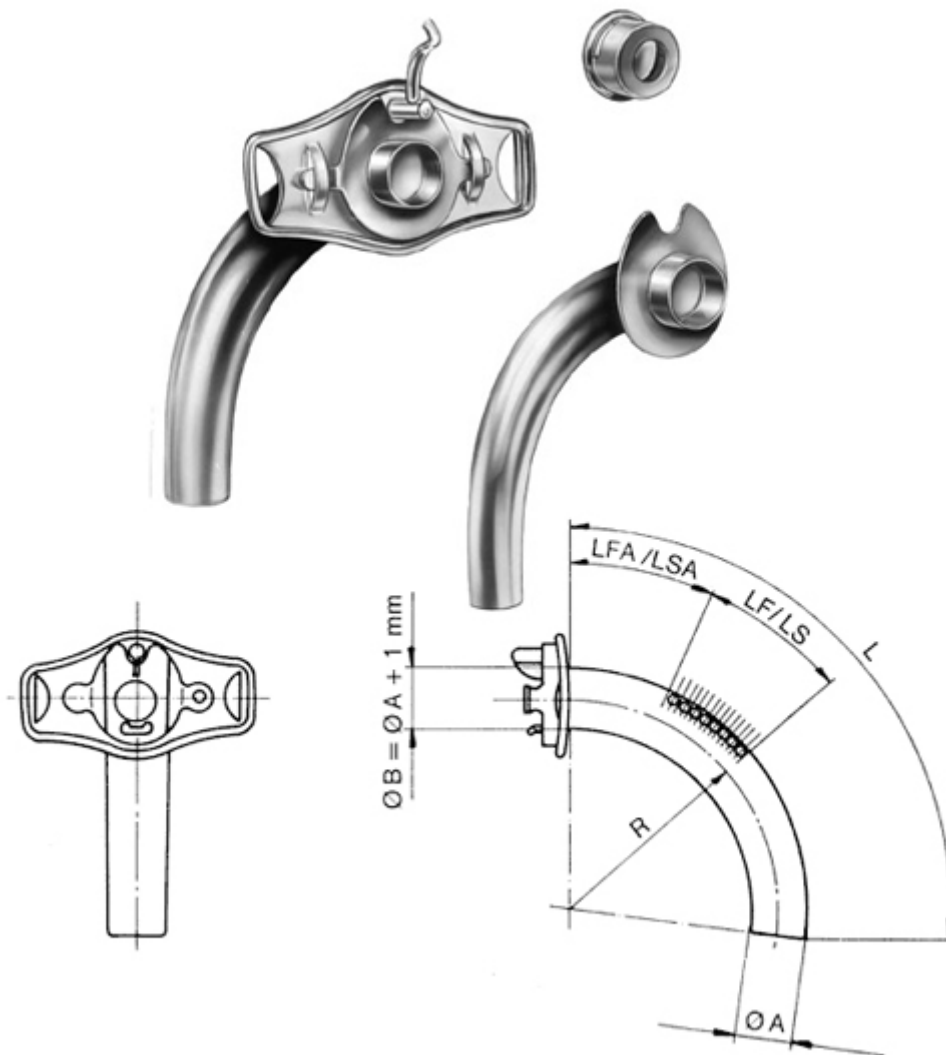

ZI-16-529-08

Speaking Tube $\varnothing$ 8 mm length of tube 65 mm with box valve outer tube window inner tube window German silver

ZI-16-529-09

Speaking Tube $\varnothing$ 9 mm length of tube 70 mm with box valve outer tube window inner tube window German silver

ZI-16-529-10

Speaking Tube $\varnothing$ 10 mm length of tube 75 mm with box valve outer tube window inner tube window German silver

ZI-16-529-11

Speaking Tube $\varnothing$ 11 mm length of tube 80 mm with box valve outer tube window inner tube window German silver

ZI-16-529-12

Speaking Tube $\varnothing$ 12 mm length of tube 85 mm with box valve outer tube window inner tube window German silver

ZI-16-529-13

Speaking Tube $\varnothing$ 13 mm length of tube 90 mm with box valve outer tube window inner tube window German silver