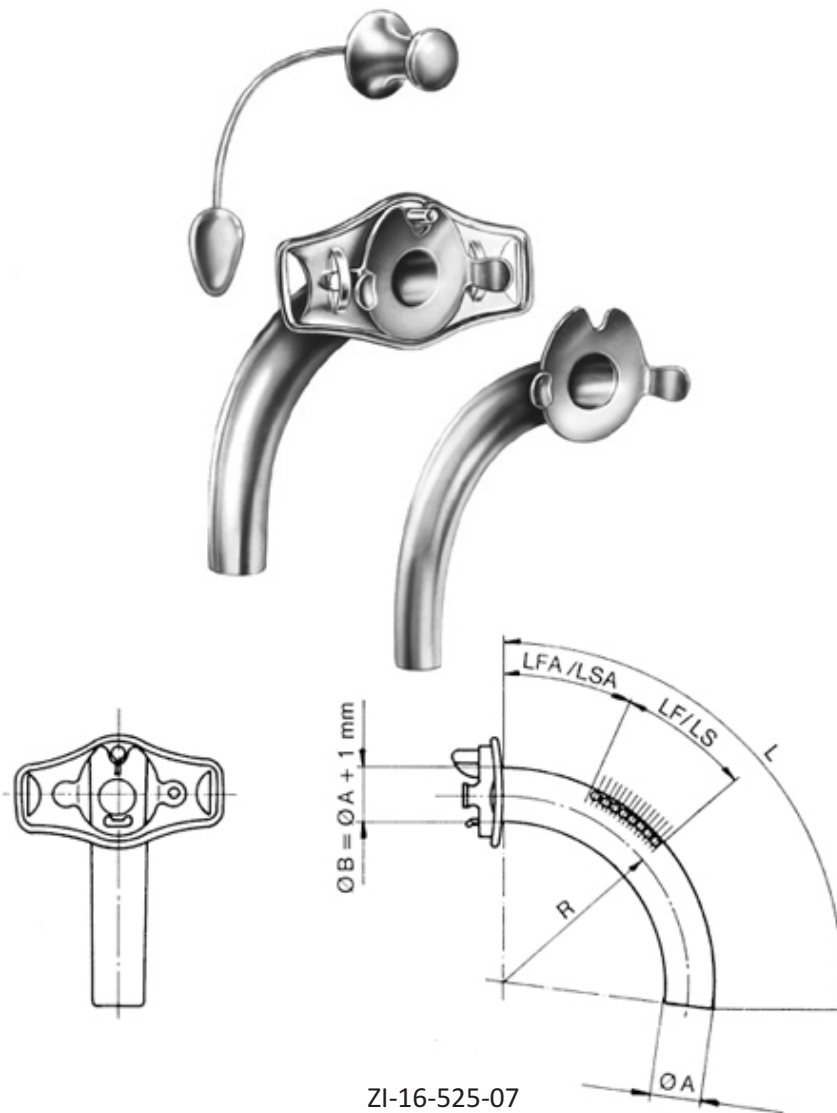

ZI-16-525-07

Chevalier-Jackson Tracheal Tube $\varnothing$ 7 mm length of tube 60 mm outer tube sieve inner tube sieve silver

ZI-16-525-08

Chevalier-Jackson Tracheal Tube $\varnothing$ 8 mm length of tube 65 mm outer tube sieve inner tube sieve silve

ZI-16-525-09

Chevalier-Jackson Tracheal Tube $\varnothing$ 9 mm length of tube 70 mm outer tube sieve inner tube sieve silver

ZI-16-525-10

Chevalier-Jackson Tracheal Tube $\varnothing$ 10 mm length of tube 75 mm outer tube sieve inner tube sieve silve

ZI-16-525-11

Chevalier-Jackson Tracheal Tube $\varnothing$ 11 mm length of tube 80 mm outer tube sieve inner tube sieve silve

ZI-16-525-12

Chevalier-Jackson Tracheal Tube $\varnothing$ 12 mm length of tube 85 mm outer tube sieve inner tube sieve silve

ZI-16-525-13

Chevalier-Jackson Tracheal Tube $\varnothing$ 13 mm length of tube 90 mm outer tube sieve inner tube sieve silve