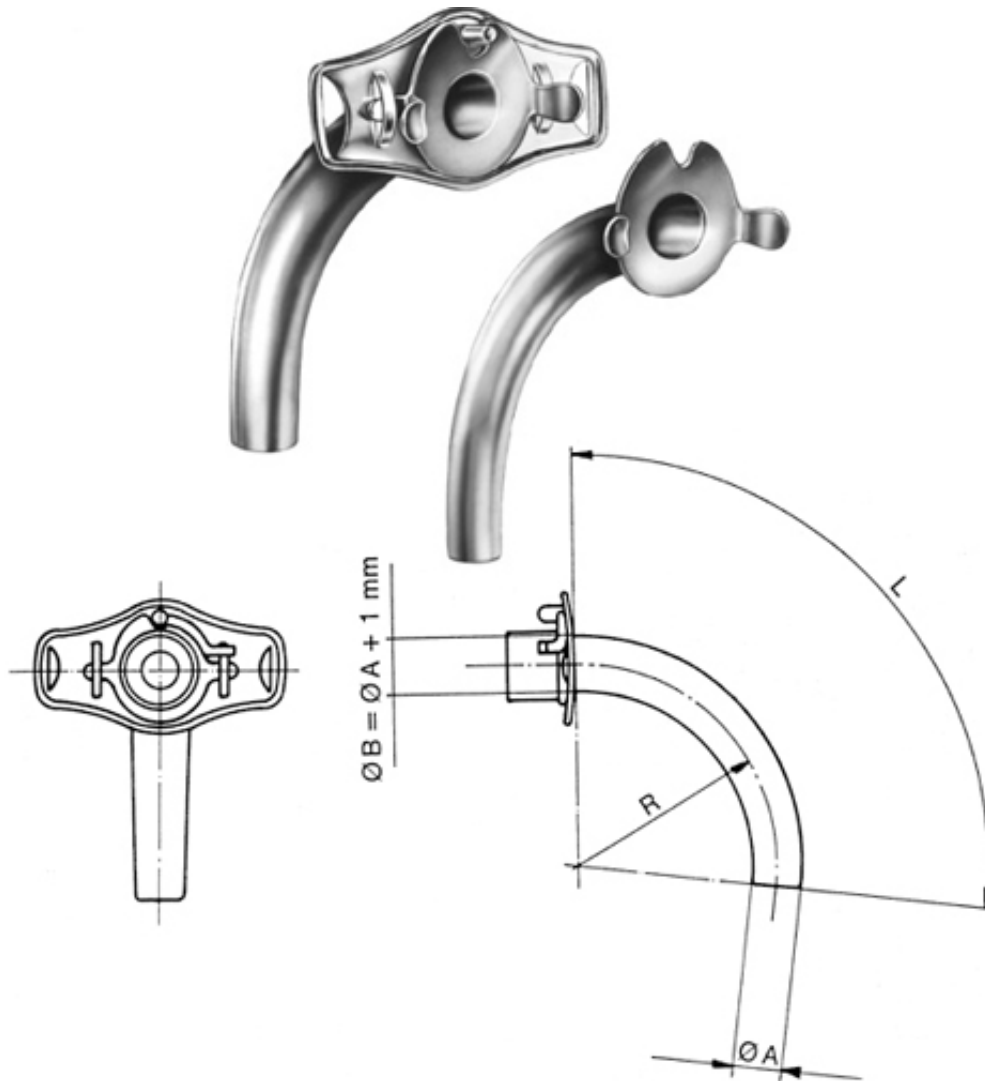

ZI-16-502-04

Luer Tracheal Tube $\varnothing$ 4 mm length of tube 45 mm outer tube closed inner tube closed

ZI-16-502-05

Luer Tracheal Tube $\varnothing$ 5 mm length of tube 50 mm outer tube closed inner tube closed

ZI-16-502-06

Luer Tracheal Tube $\varnothing$ 6 mm length of tube 55 mm outer tube closed inner tube closed

ZI-16-502-07

Luer Tracheal Tube $\varnothing$ 7 mm length of tube 60 mm outer tube closed inner tube closed

ZI-16-502-08

Luer Tracheal Tube $\varnothing$ 8 mm length of tube 65 mm outer tube closed inner tube closed

ZI-16-502-09

Luer Tracheal Tube $\varnothing$ 9 mm length of tube 70 mm outer tube closed inner tube closed

ZI-16-502-10

Luer Tracheal Tube $\varnothing$ 10 mm length of tube 75 mm outer tube closed inner tube closed

ZI-16-502-11

Luer Tracheal Tube $\varnothing$ 11 mm length of tube 80 mm outer tube closed inner tube closed

ZI-16-502-12

Luer Tracheal Tube $\varnothing$ 12 mm length of tube 85 mm outer tube closed inner tube closed

ZI-16-502-13

Luer Tracheal Tube $\varnothing$ 13 mm length of tube 90 mm outer tube closed inner tube closed