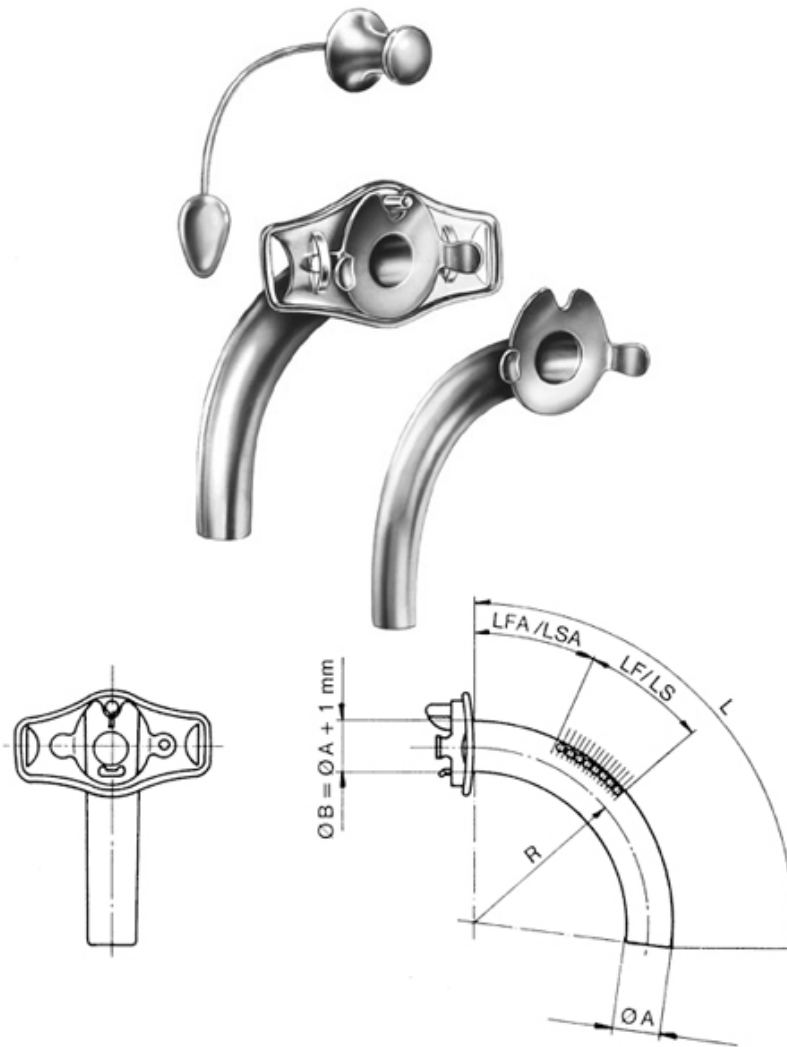

ZI-16-523-07

Chevalier-Jackson Tracheal Tube $\varnothing$ 7 mm length of tube 60 mm outer tube sieve inner tube window German silver

ZI-16-523-08

Chevalier-Jackson Tracheal Tube $\varnothing$ 8 mm length of tube 65 mm outer tube sieve inner tube window German silver

ZI-16-523-09

Chevalier-Jackson Tracheal Tube $\varnothing$ 9 mm length of tube 70 mm outer tube sieve inner tube window German silver

ZI-16-523-10

Chevalier-Jackson Tracheal Tube $\varnothing$ 10 mm length of tube 75 mm outer tube sieve inner tube window German silver

ZI-16-523-11

Chevalier-Jackson Tracheal Tube $\varnothing$ 11 mm length of tube 80 mm outer tube sieve inner tube window German silver

ZI-16-523-12

Chevalier-Jackson Tracheal Tube $\varnothing$ 12 mm length of tube 85 mm outer tube sieve inner tube window German silver

ZI-16-523-13

Chevalier-Jackson Tracheal Tube $\varnothing$ 13 mm length of tube 90 mm outer tube sieve inner tube window German silver