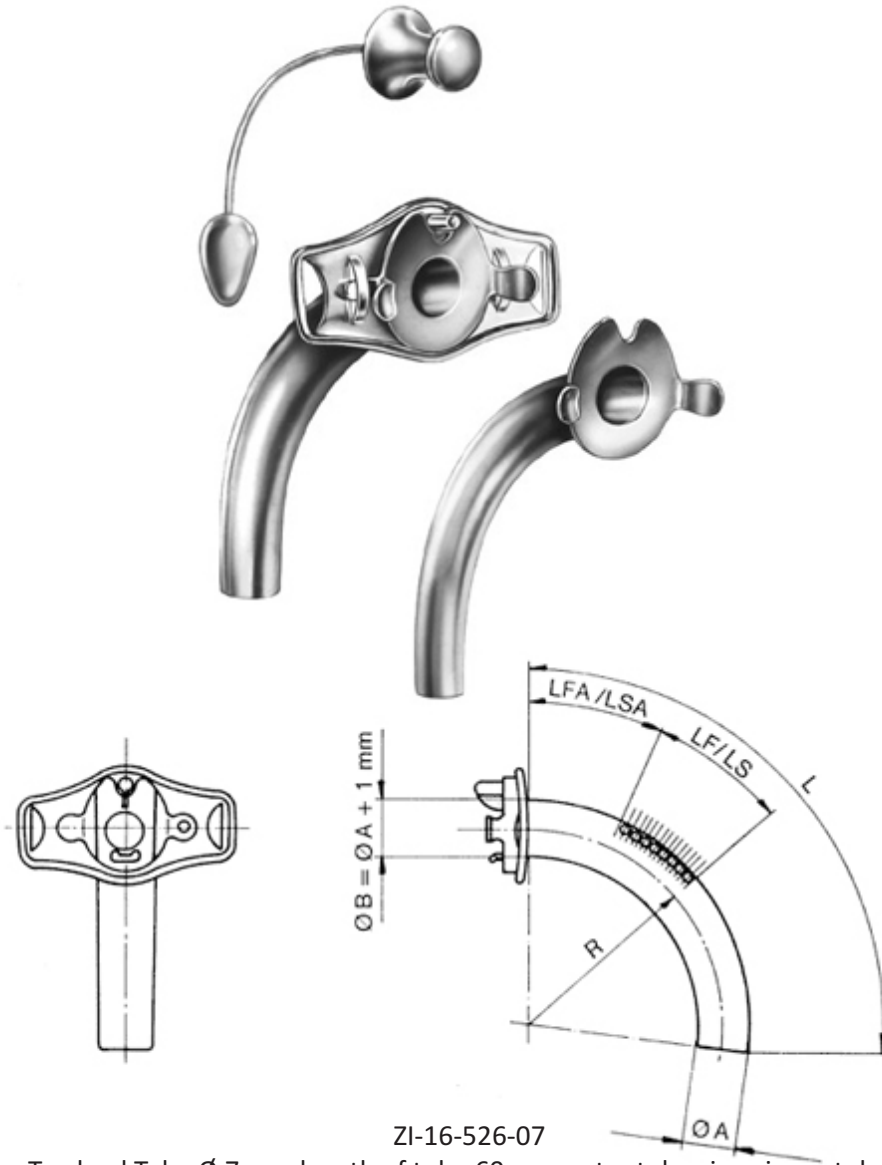

ZI-16-526-07

Chevalier-Jackson Tracheal Tube $\varnothing$ 7 mm length of tube 60 mm outer tube sieve inner tube sieve German silver

ZI-16-526-08

Chevalier-Jackson Tracheal Tube $\varnothing$ 8 mm length of tube 65 mm outer tube sieve inner tube sieve German silver

ZI-16-526-09

Chevalier-Jackson Tracheal Tube $\varnothing$ 9 mm length of tube 70 mm outer tube sieve inner tube sieve German silver

ZI-16-526-10

Chevalier-Jackson Tracheal Tube $\varnothing$ 10 mm length of tube 75 mm outer tube sieve inner tube sieve German silver

ZI-16-526-11

Chevalier-Jackson Tracheal Tube $\varnothing$ 11 mm length of tube 80 mm outer tube sieve inner tube sieve German silver

ZI-16-526-12

Chevalier-Jackson Tracheal Tube $\varnothing$ 12 mm length of tube 85 mm outer tube sieve inner tube sieve German silver

ZI-16-526-13

Chevalier-Jackson Tracheal Tube $\varnothing$ 13 mm length of tube 90 mm outer tube sieve inner tube sieve German silver