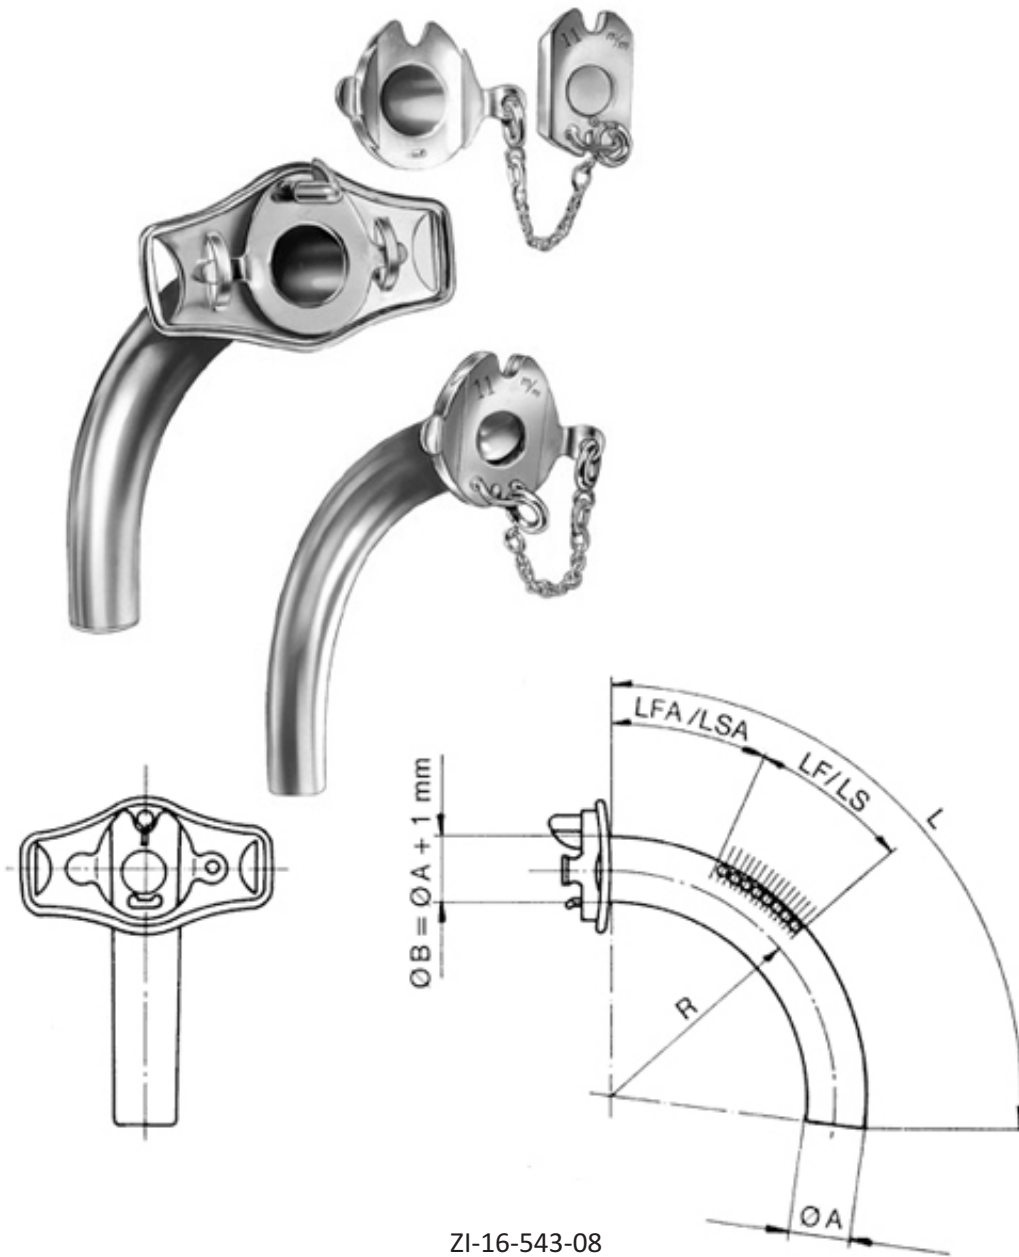

ZI-16-543-08

Speaking Tube $\varnothing$ 8 mm length of tube 95 mm with sliding valve outer tube sieve inner tube sieve silver

ZI-16-543-09

Speaking Tube $\varnothing$ 9 mm length of tube 95 mm with sliding valve outer tube sieve inner tube sieve silver

ZI-16-543-10

Speaking Tube $\varnothing$ 10 mm length of tube 95 mm with sliding valve outer tube sieve inner tube sieve silver

ZI-16-543-11

Speaking Tube $\varnothing$ 11 mm length of tube 95 mm with sliding valve outer tube sieve inner tube sieve silver

ZI-16-543-12

Speaking Tube $\varnothing$ 12 mm length of tube 95 mm with sliding valve outer tube sieve inner tube sieve silver

ZI-16-543-13

Speaking Tube $\varnothing$ 13 mm length of tube 95 mm with sliding valve outer tube sieve inner tube sieve silver