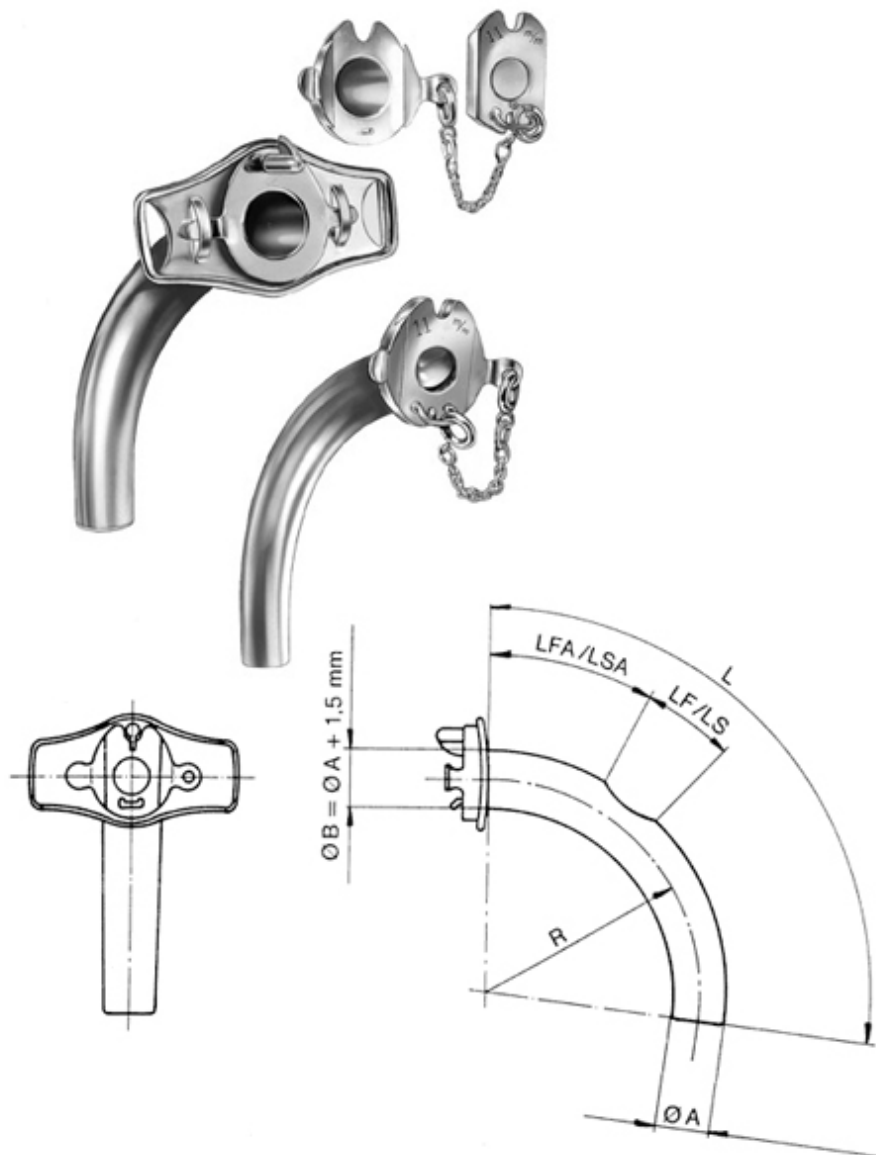

ZI-16-537-08

Speaking Tube Ø 8 mm length of tube 65 mm with sliding valve outer tube window inner tube window silver

ZI-16-537-09

Speaking Tube Ø 9 mm length of tube 70 mm with sliding valve outer tube window inner tube window silver

ZI-16-537-10

Speaking Tube Ø 10 mm length of tube 75 mm with sliding valve outer tube window inner tube window silver

ZI-16-537-11

Speaking Tube Ø 11 mm length of tube 80 mm with sliding valve outer tube window inner tube window silver

ZI-16-537-12

Speaking Tube Ø 12 mm length of tube 85 mm with sliding valve outer tube window inner tube window silver

ZI-16-537-13

Speaking Tube Ø 13 mm length of tube 90 mm with sliding valve outer tube window inner tube window silver