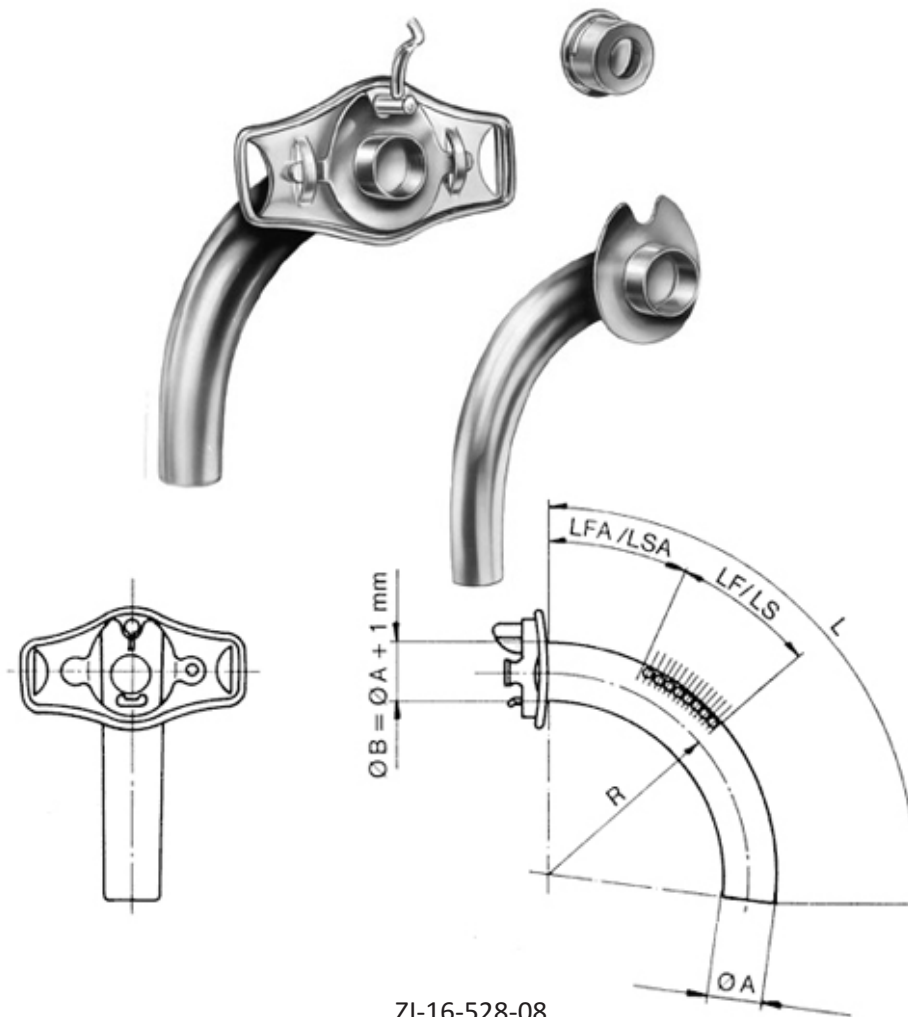

ZI-16-528-08

Speaking Tube $\varnothing$ 8 mm length of tube 65 mm with box valve outer tube closed inner tube closed German silver

ZI-16-528-09

Speaking Tube $\varnothing$ 9 mm length of tube 70 mm with box valve outer tube closed inner tube closed German silver

ZI-16-528-10

Speaking Tube $\varnothing$ 10 mm length of tube 75 mm with box valve outer tube closed inner tube closed German silver

ZI-16-528-11

Speaking Tube $\varnothing$ 11 mm length of tube 80 mm with box valve outer tube closed inner tube closed German silver

ZI-16-528-12

Speaking Tube $\varnothing$ 12 mm length of tube 85 mm with box valve outer tube closed inner tube closed German silver

ZI-16-528-13

Speaking Tube $\varnothing$ 13 mm length of tube 90 mm with box valve outer tube closed inner tube closed German silver