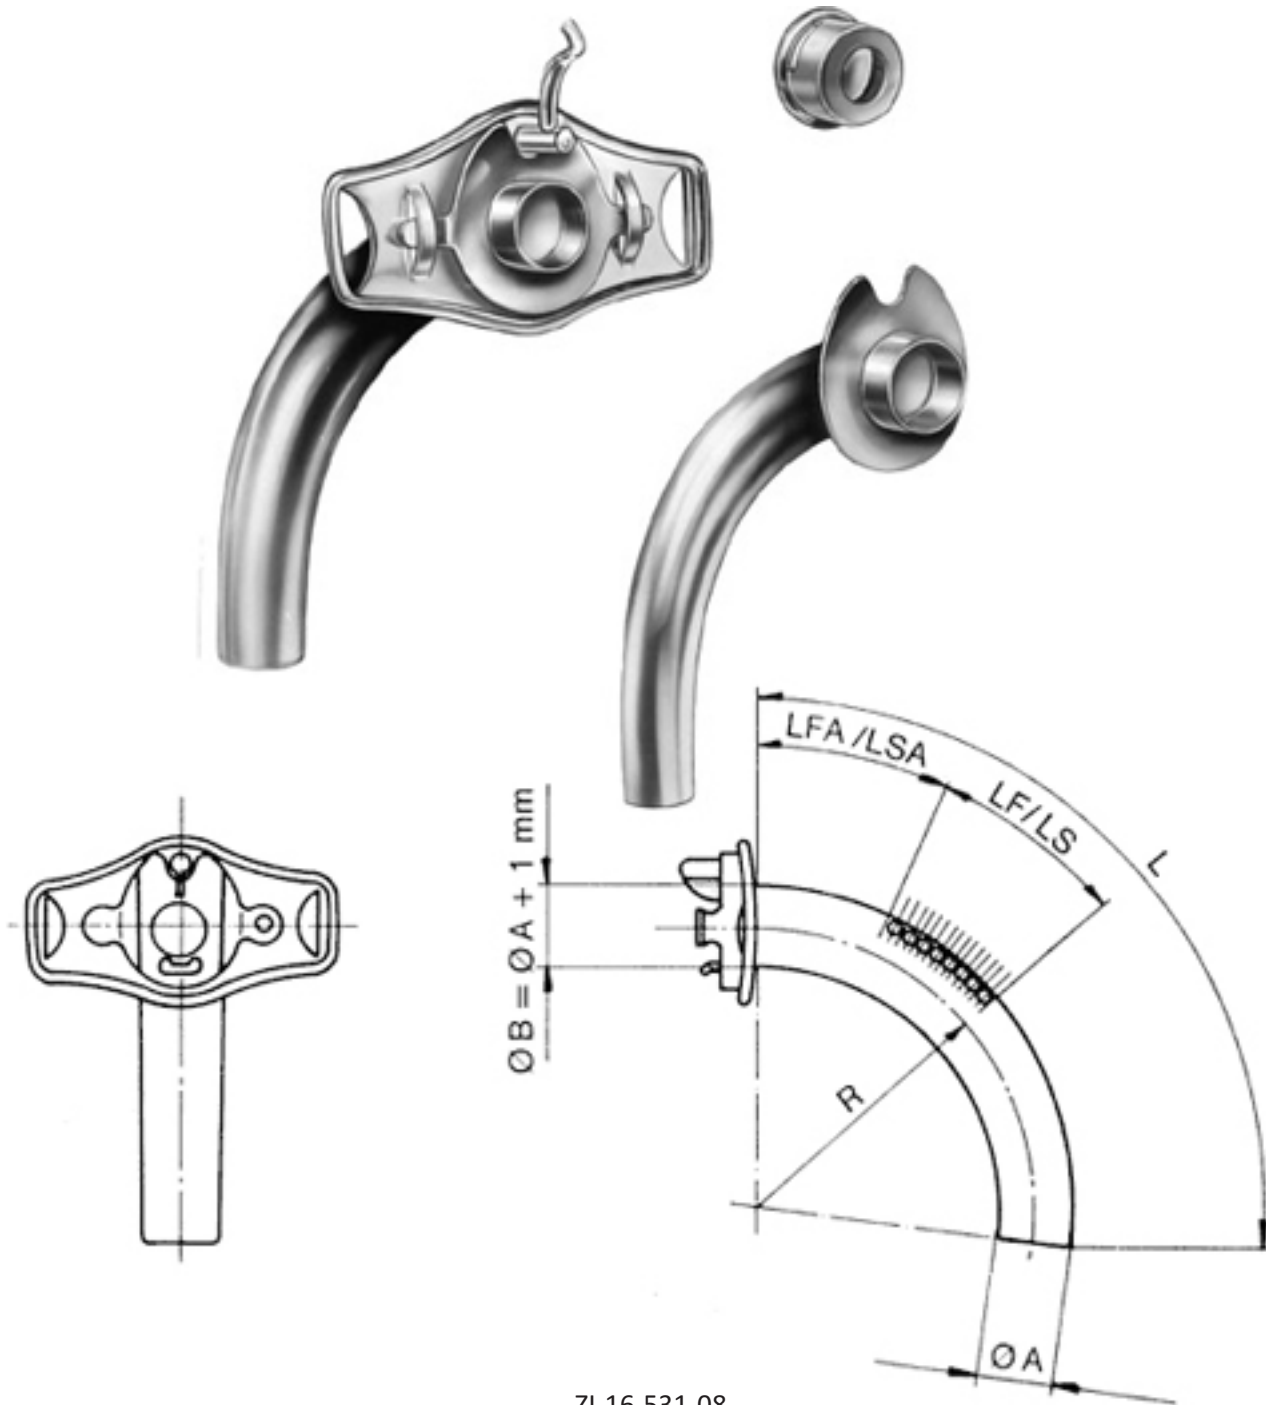

ZI-16-531-08

Speaking Tube $\varnothing$ 8 mm length of tube 65 mm with box valve outer tube sieve inner tube sieve German silver

ZI-16-531-09

Speaking Tube $\varnothing$ 9 mm length of tube 70 mm with box valve outer tube sieve inner tube sieve German silver

ZI-16-531-10

Speaking Tube $\varnothing$ 10 mm length of tube 75 mm with box valve outer tube sieve inner tube sieve German silver

ZI-16-531-11

Speaking Tube $\varnothing$ 11 mm length of tube 80 mm with box valve outer tube sieve inner tube sieve German silver

ZI-16-531-12

Speaking Tube $\varnothing$ 12 mm length of tube 85 mm with box valve outer tube sieve inner tube sieve German silver

ZI-16-531-13

Speaking Tube $\varnothing$ 13 mm length of tube 90 mm with box valve outer tube sieve inner tube sieve German silver