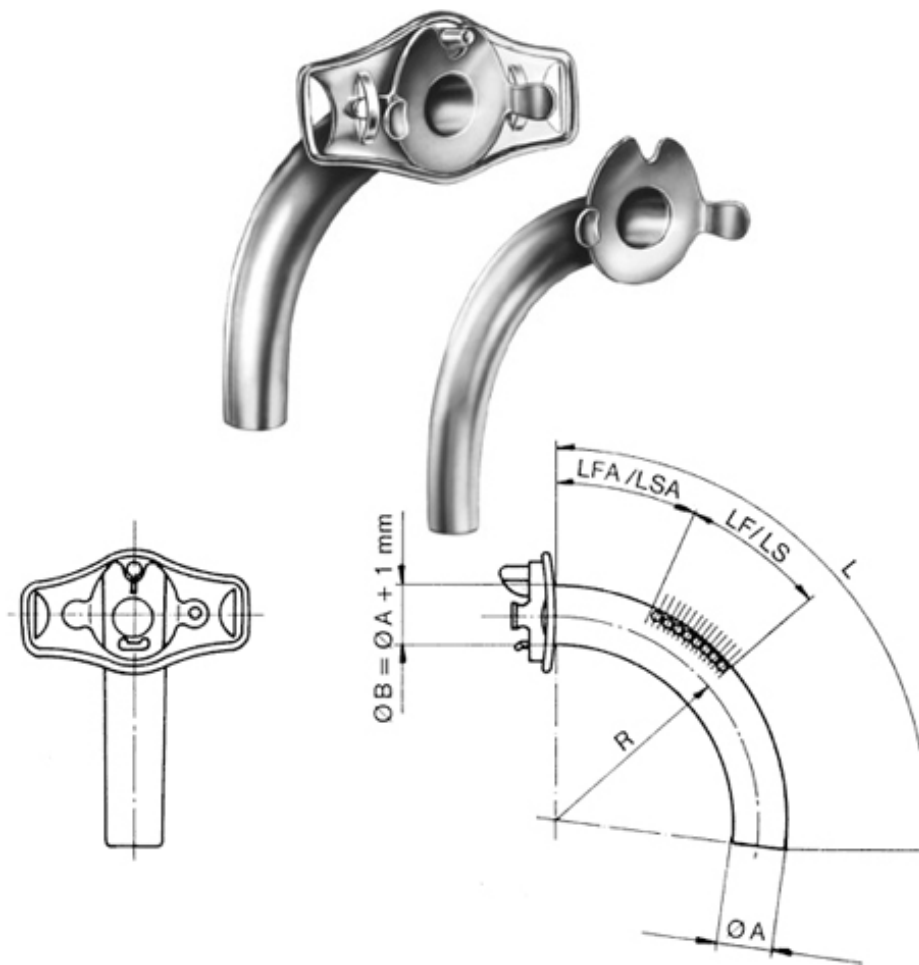

ZI-16-509-07

Luer Tracheal Tube $\varnothing$ 7 mm length of tube 60 mm outer tube sieve inner tube window German silver

ZI-16-509-08

Luer Tracheal Tube $\varnothing$ 8 mm length of tube 65 mm outer tube sieve inner tube window German silver

ZI-16-509-09

Luer Tracheal Tube $\varnothing$ 9 mm length of tube 70 mm outer tube sieve inner tube window German silver

ZI-16-509-10

Luer Tracheal Tube $\varnothing$ 10 mm length of tube 75 mm outer tube sieve inner tube window German silver

ZI-16-509-11

Luer Tracheal Tube $\varnothing$ 11 mm length of tube 80 mm outer tube sieve inner tube window German silver

ZI-16-509-12

Luer Tracheal Tube $\varnothing$ 12 mm length of tube 85 mm outer tube sieve inner tube window German silver

ZI-16-509-13

Luer Tracheal Tube $\varnothing$ 13 mm length of tube 90 mm outer tube sieve inner tube window German silver