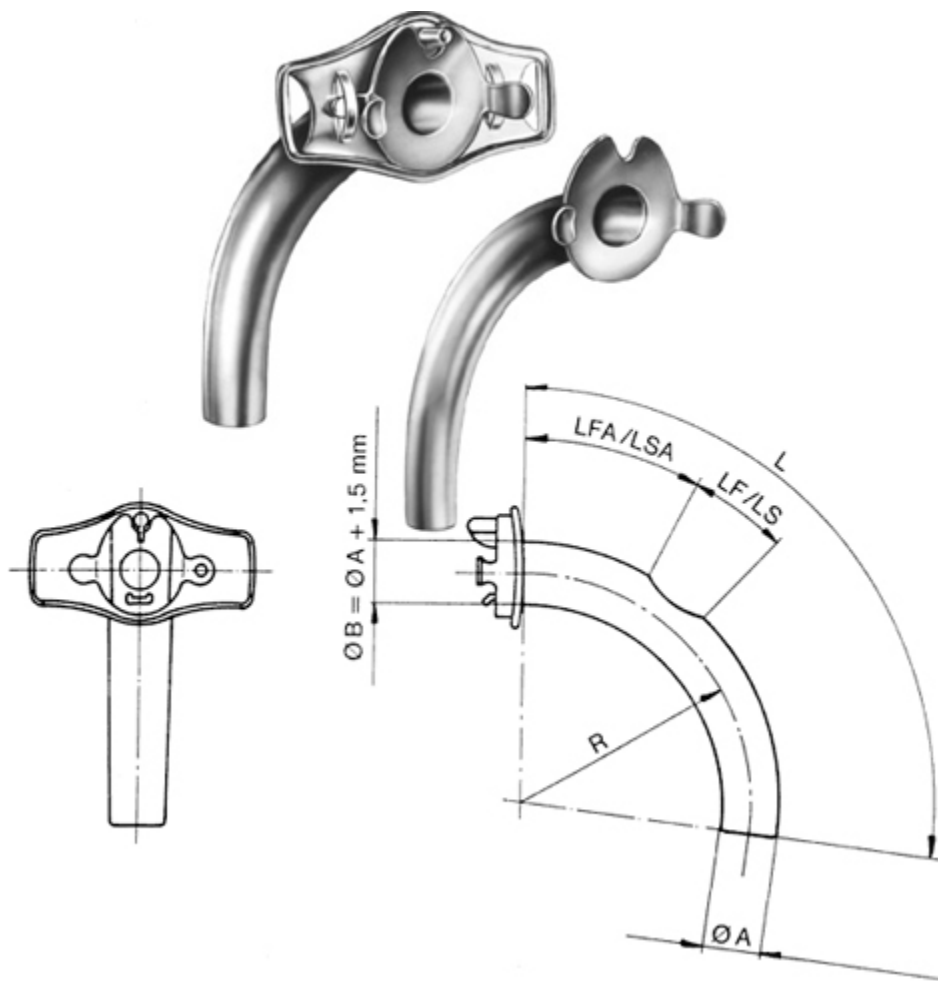

ZI-16-504-07

Luer Tracheal Tube $\varnothing$ 7 mm length of tube 60 mm outer tube window inner tube window silver

ZI-16-504-08

Luer Tracheal Tube $\varnothing$ 8 mm length of tube 65 mm outer tube window inner tube window silver

ZI-16-504-09

Luer Tracheal Tube $\varnothing$ 9 mm length of tube 70 mm outer tube window inner tube window silver

ZI-16-504-10

Luer Tracheal Tube $\varnothing$ 10 mm length of tube 75 mm outer tube window inner tube window silver

ZI-16-504-11

Luer Tracheal Tube $\varnothing$ 11 mm length of tube 80 mm outer tube window inner tube window silver

ZI-16-504-12

Luer Tracheal Tube $\varnothing$ 12 mm length of tube 85 mm outer tube window inner tube window silver

ZI-16-504-13

Luer Tracheal Tube $\varnothing$ 13 mm length of tube 90 mm outer tube window inner tube window silver