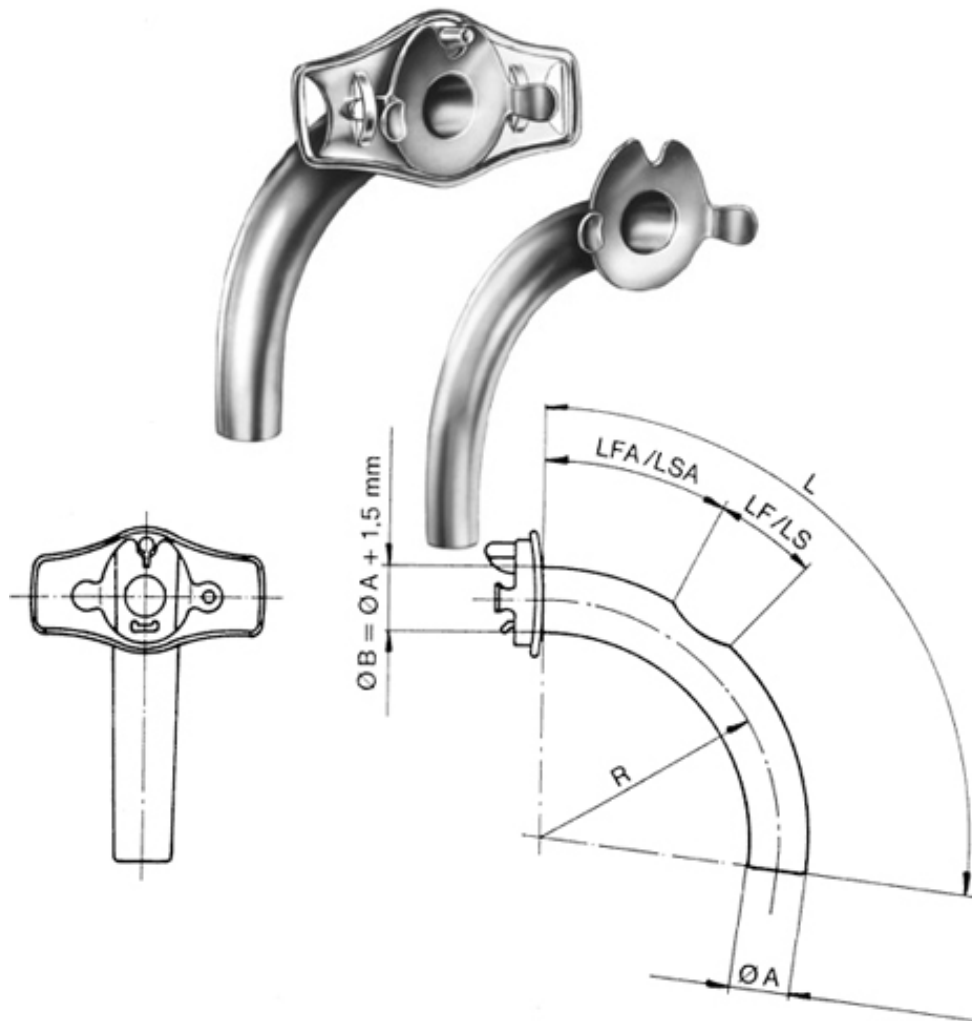

ZI-16-506-07

Luer Tracheal Tube Ø 7 mm length of tube 60 mm outer tube window inner tube window

ZI-16-506-08

Luer Tracheal Tube Ø 8 mm length of tube 65 mm outer tube window inner tube window

ZI-16-506-09

Luer Tracheal Tube Ø 9 mm length of tube 70 mm outer tube window inner tube window

ZI-16-506-10

Luer Tracheal Tube Ø 10 mm length of tube 75 mm outer tube window inner tube window

ZI-16-506-11

Luer Tracheal Tube Ø 11 mm length of tube 80 mm outer tube window inner tube window

ZI-16-506-12

Luer Tracheal Tube Ø 12 mm length of tube 85 mm outer tube window inner tube window

ZI-16-506-13

Luer Tracheal Tube Ø 13 mm length of tube 90 mm outer tube window inner tube window