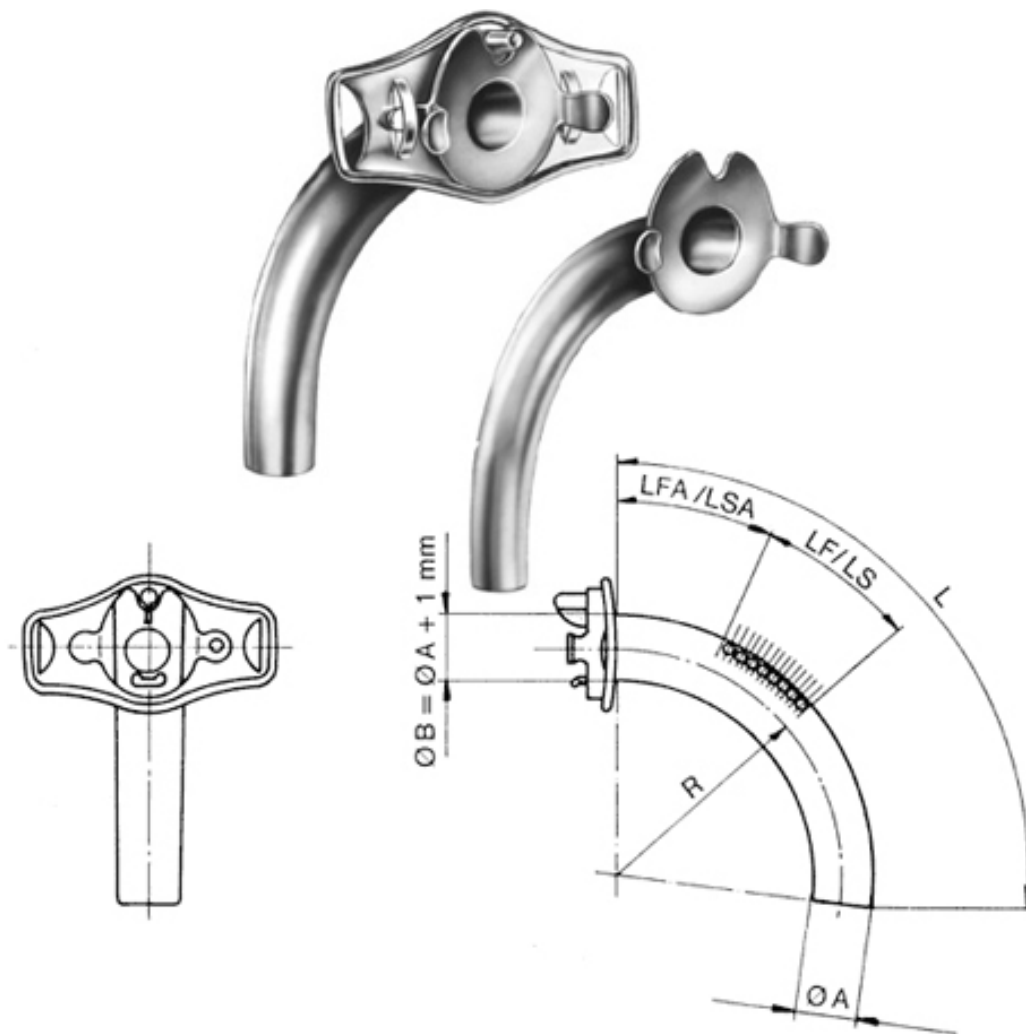

ZI-16-511-08

Luer Tracheal Tube $\varnothing$ 8 mm length of tube 95 mm outer tube sieve inner tube window silver

ZI-16-511-09

Luer Tracheal Tube $\varnothing$ 9 mm length of tube 95 mm outer tube sieve inner tube window silver

ZI-16-511-10

Luer Tracheal Tube $\varnothing$ 10 mm length of tube 95 mm outer tube sieve inner tube window silver

ZI-16-511-11

Luer Tracheal Tube $\varnothing$ 11 mm length of tube 95 mm outer tube sieve inner tube window silver

ZI-16-511-12

Luer Tracheal Tube $\varnothing$ 12 mm length of tube 95 mm outer tube sieve inner tube window silver

ZI-16-511-13

Luer Tracheal Tube $\varnothing$ 13 mm length of tube 95 mm outer tube sieve inner tube window silver