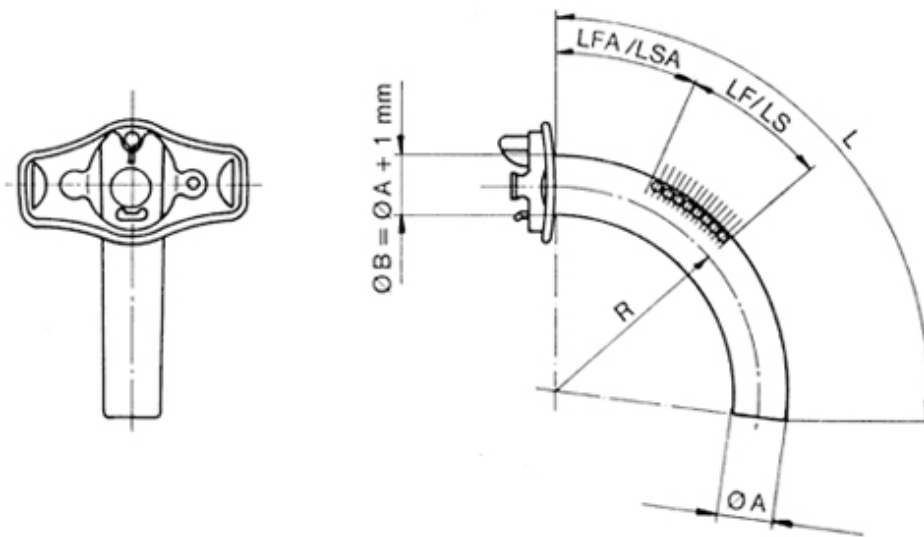

ZI-16-512-07

Luer Tracheal Tube $\varnothing$ 7 mm length of tube 60 mm outer tube sieve inner tube sieve silver

ZI-16-512-08

Luer Tracheal Tube $\varnothing$ 8 mm length of tube 65 mm outer tube sieve inner tube sieve silver

ZI-16-512-09

Luer Tracheal Tube $\varnothing$ 9 mm length of tube 70 mm outer tube sieve inner tube sieve silver

ZI-16-512-10

Luer Tracheal Tube $\varnothing$ 10 mm length of tube 75 mm outer tube sieve inner tube sieve silver

ZI-16-512-11

Luer Tracheal Tube $\varnothing$ 11 mm length of tube 80 mm outer tube sieve inner tube sieve silver

ZI-16-512-12

Luer Tracheal Tube $\varnothing$ 12 mm length of tube 85 mm outer tube sieve inner tube sieve silver

ZI-16-512-13

Luer Tracheal Tube $\varnothing$ 13 mm length of tube 90 mm outer tube sieve inner tube sieve silver