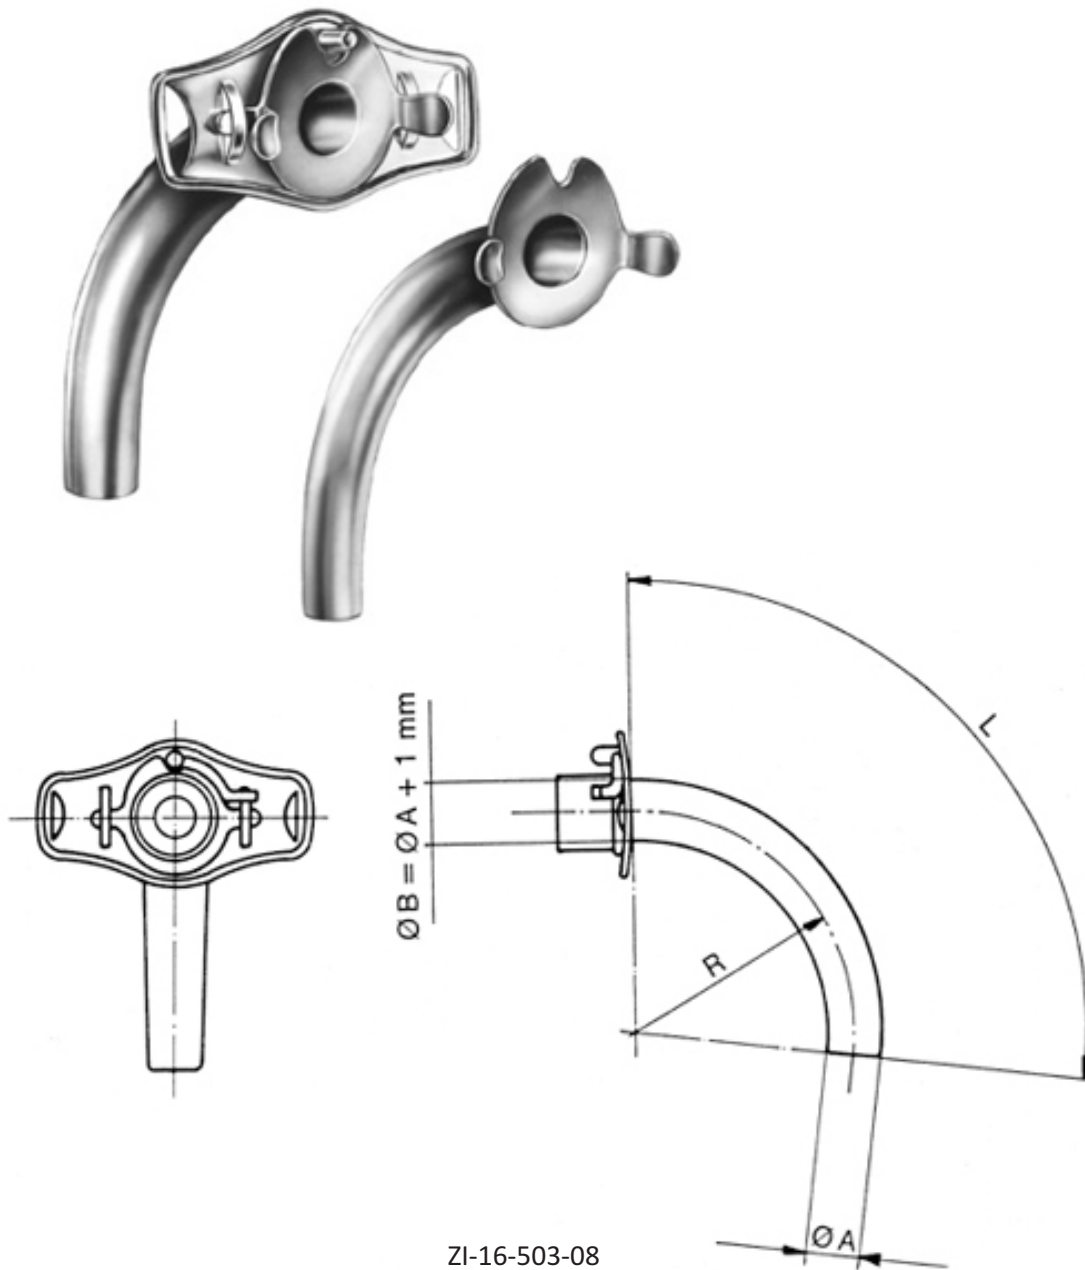

ZI-16-503-08

Luer Tracheal Tube Ø 8 mm length of tube 95 mm outer tube closed inner tube closed

ZI-16-503-09

Luer Tracheal Tube Ø 9 mm length of tube 95 mm outer tube closed inner tube closed

ZI-16-503-10

Luer Tracheal Tube Ø 10 mm length of tube 95 mm outer tube closed inner tube closed

ZI-16-503-11

Luer Tracheal Tube Ø 11 mm length of tube 95 mm outer tube closed inner tube closed

ZI-16-503-12

Luer Tracheal Tube Ø 12 mm length of tube 95 mm outer tube closed inner tube closed

ZI-16-503-13

Luer Tracheal Tube Ø 13 mm length of tube 95 mm outer tube closed inner tube closed