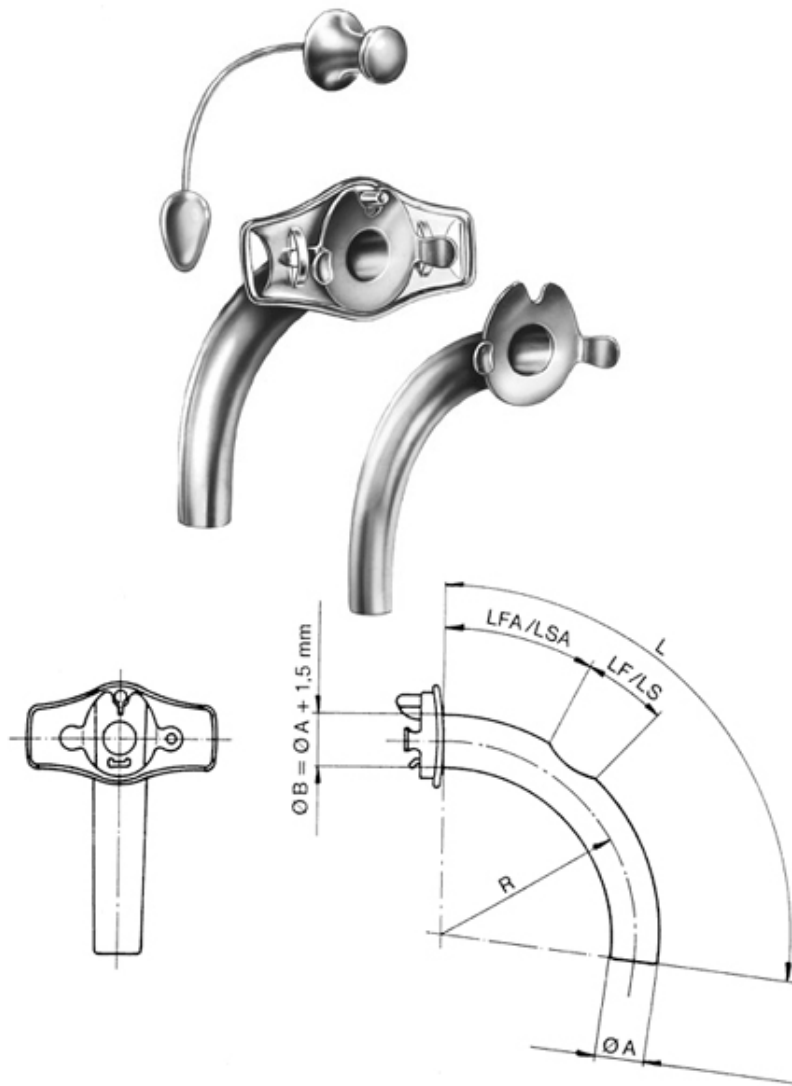

ZI-16-521-07

Chevalier-Jackson Tracheal Tube $\varnothing$ 7 mm length of tube 60 mm outer tube window inner tube window

ZI-16-521-08

Chevalier-Jackson Tracheal Tube $\varnothing$ 8 mm length of tube 65 mm outer tube window inner tube window

ZI-16-521-09

Chevalier-Jackson Tracheal Tube $\varnothing$ 9 mm length of tube 70 mm outer tube window inner tube window

ZI-16-521-10

Chevalier-Jackson Tracheal Tube $\varnothing$ 10 mm length of tube 75 mm outer tube window inner tube window

ZI-16-521-11

Chevalier-Jackson Tracheal Tube $\varnothing$ 11 mm length of tube 80 mm outer tube window inner tube window

ZI-16-521-12

Chevalier-Jackson Tracheal Tube $\varnothing$ 12 mm length of tube 85 mm outer tube window inner tube window

ZI-16-521-13

Chevalier-Jackson Tracheal Tube $\varnothing$ 13 mm length of tube 90 mm outer tube window inner tube window