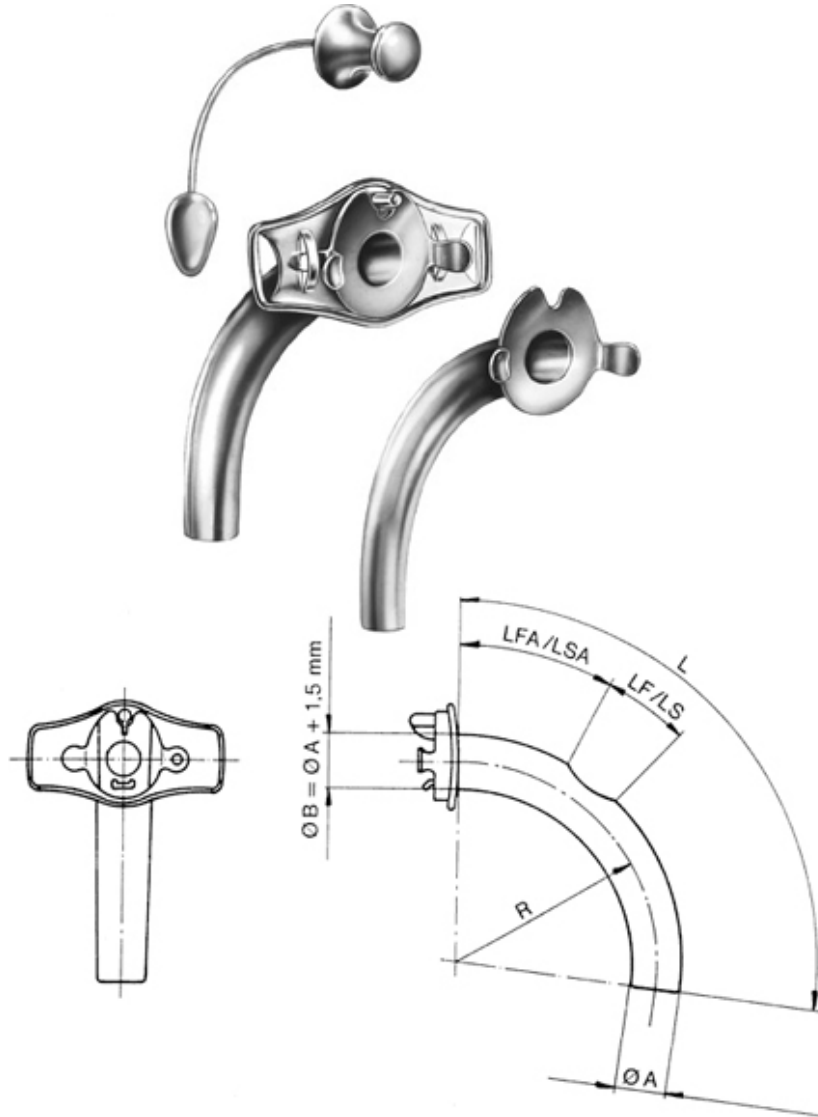

ZI-16-519-07

Chevalier-Jackson Tracheal Tube $\varnothing$ 7 mm length of tube 60 mm outer tube window inner tube window silver

ZI-16-519-08

Chevalier-Jackson Tracheal Tube $\varnothing$ 8 mm length of tube 65 mm outer tube window inner tube window silver

ZI-16-519-09

Chevalier-Jackson Tracheal Tube $\varnothing$ 9 mm length of tube 70 mm outer tube window inner tube window silver

ZI-16-519-10

Chevalier-Jackson Tracheal Tube $\varnothing$ 10 mm length of tube 75 mm outer tube window inner tube window silver

ZI-16-519-11

Chevalier-Jackson Tracheal Tube $\varnothing$ 11 mm length of tube 80 mm outer tube window inner tube window silver

ZI-16-519-12

Chevalier-Jackson Tracheal Tube $\varnothing$ 12 mm length of tube 85 mm outer tube window inner tube window silver

ZI-16-519-13

Chevalier-Jackson Tracheal Tube $\varnothing$ 13 mm length of tube 90 mm outer tube window inner tube window silver