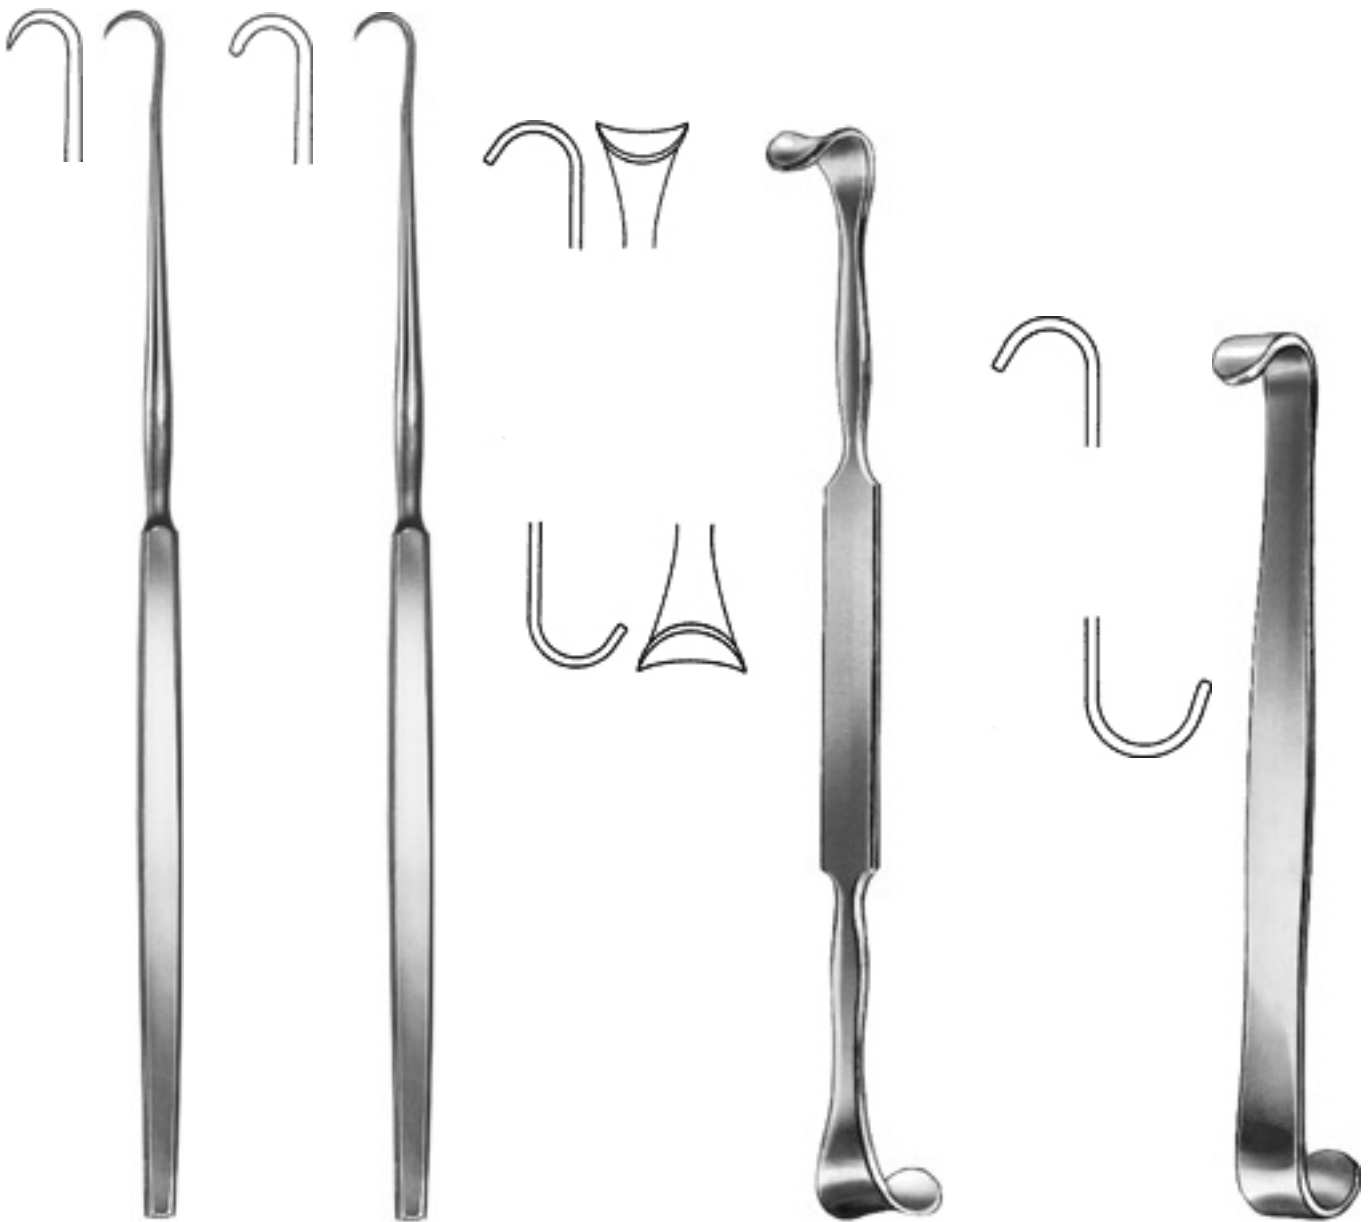

ZI-16-108-13
Ueckermann
11.5cm 4 1/2"
Tracheotomy Trocar
7,5 mm Ø
with hollow handle

ZI-16-110-13
Ueckermann
11.5cm 4 1/2"
Tracheotomy Trocar
10 mm Ø
with hollow handle

ZARYAB
INSTRUMENTS

Products that saves life

Tracheotomy

ZI-16-113-14
Laborde
14cm 5 1/2"
Tracheal Dilator

ZI-16-115-14
Trousseau
14.5cm 5 3/4"
Tracheal Dilator

Tracheotomy

ZI-16-125-16
Iterson
17cm 6 3/4"
Tracheal Hook
sharp

ZI-16-127-16
Iterson
17cm 6 3/4"
Tracheal Hook
blunt