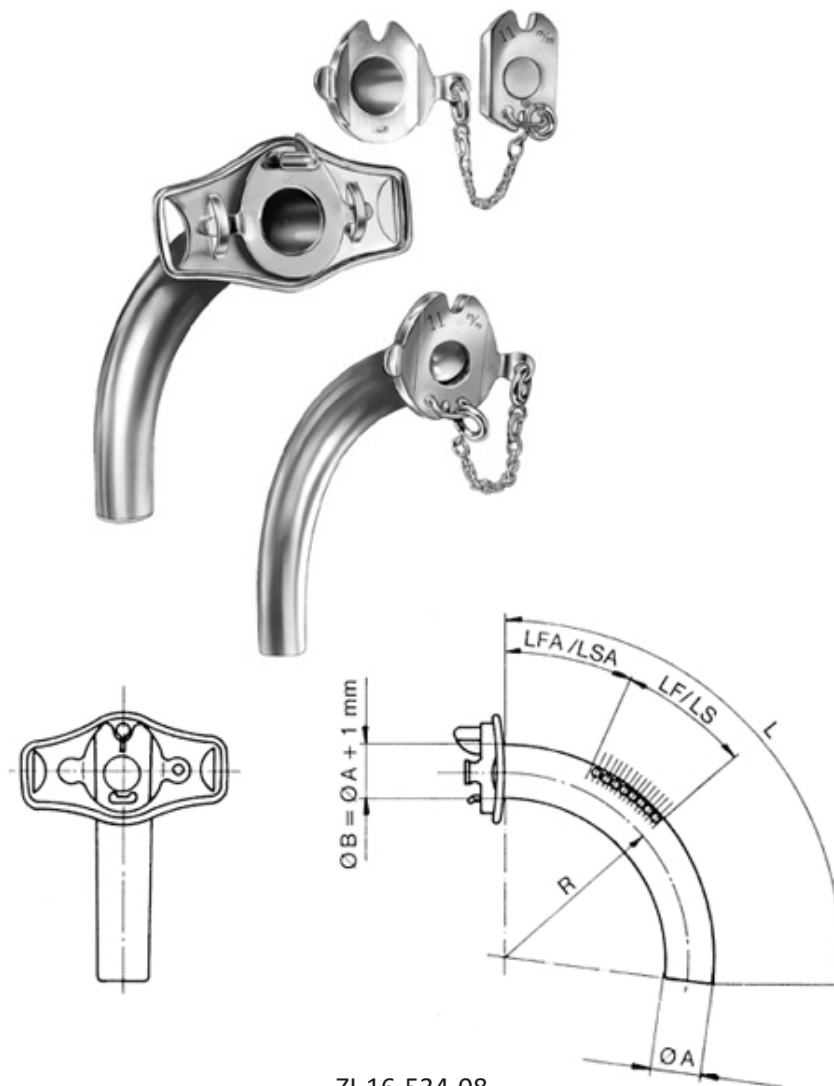

ZI-16-534-08

Speaking Tube Ø 8 mm length of tube 65 mm with sliding valve outer tube sieve inner tube window German silver

ZI-16-534-09

Speaking Tube Ø 9 mm length of tube 70 mm with sliding valve outer tube sieve inner tube window German silver

ZI-16-534-10

Speaking Tube Ø 10 mm length of tube 75 mm with sliding valve outer tube sieve inner tube window German silver

ZI-16-534-11

Speaking Tube Ø 11 mm length of tube 80 mm with sliding valve outer tube sieve inner tube window German silver

ZI-16-534-12

Speaking Tube Ø 12 mm length of tube 85 mm with sliding valve outer tube sieve inner tube window German silver

ZI-16-534-13

Speaking Tube Ø 13 mm length of tube 90 mm with sliding valve outer tube sieve inner tube window German silver