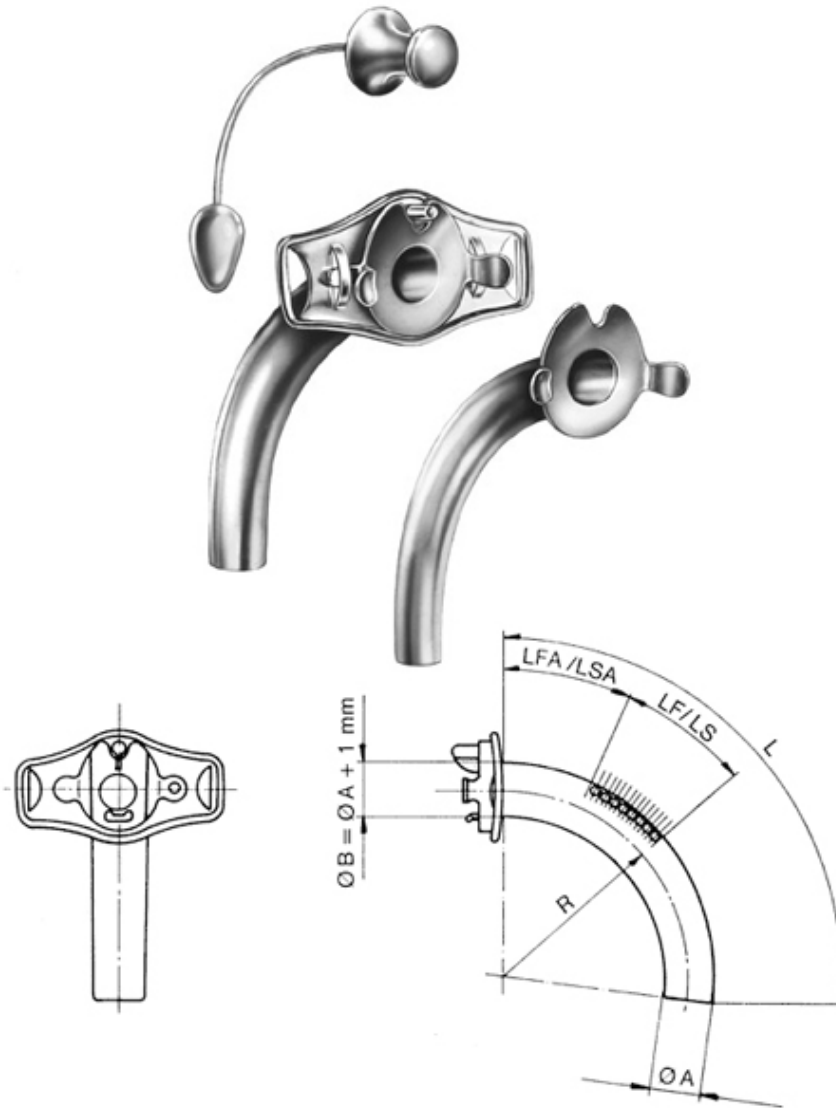

ZI-16-527-07

Chevalier-Jackson Tracheal Tube $\varnothing$ 7 mm length of tube 60 mm outer tube sieve inner tube sieve

ZI-16-527-08

Chevalier-Jackson Tracheal Tube $\varnothing$ 8 mm length of tube 65 mm outer tube sieve inner tube sieve

ZI-16-527-09

Chevalier-Jackson Tracheal Tube $\varnothing$ 9 mm length of tube 70 mm outer tube sieve inner tube sieve

ZI-16-527-10

Chevalier-Jackson Tracheal Tube $\varnothing$ 10 mm length of tube 75 mm outer tube sieve inner tube sieve

ZI-16-527-11

Chevalier-Jackson Tracheal Tube $\varnothing$ 11 mm length of tube 80 mm outer tube sieve inner tube sieve

ZI-16-527-12

Chevalier-Jackson Tracheal Tube $\varnothing$ 12 mm length of tube 85 mm outer tube sieve inner tube sieve

ZI-16-527-13

Chevalier-Jackson Tracheal Tube $\varnothing$ 13 mm length of tube 90 mm outer tube sieve inner tube sieve