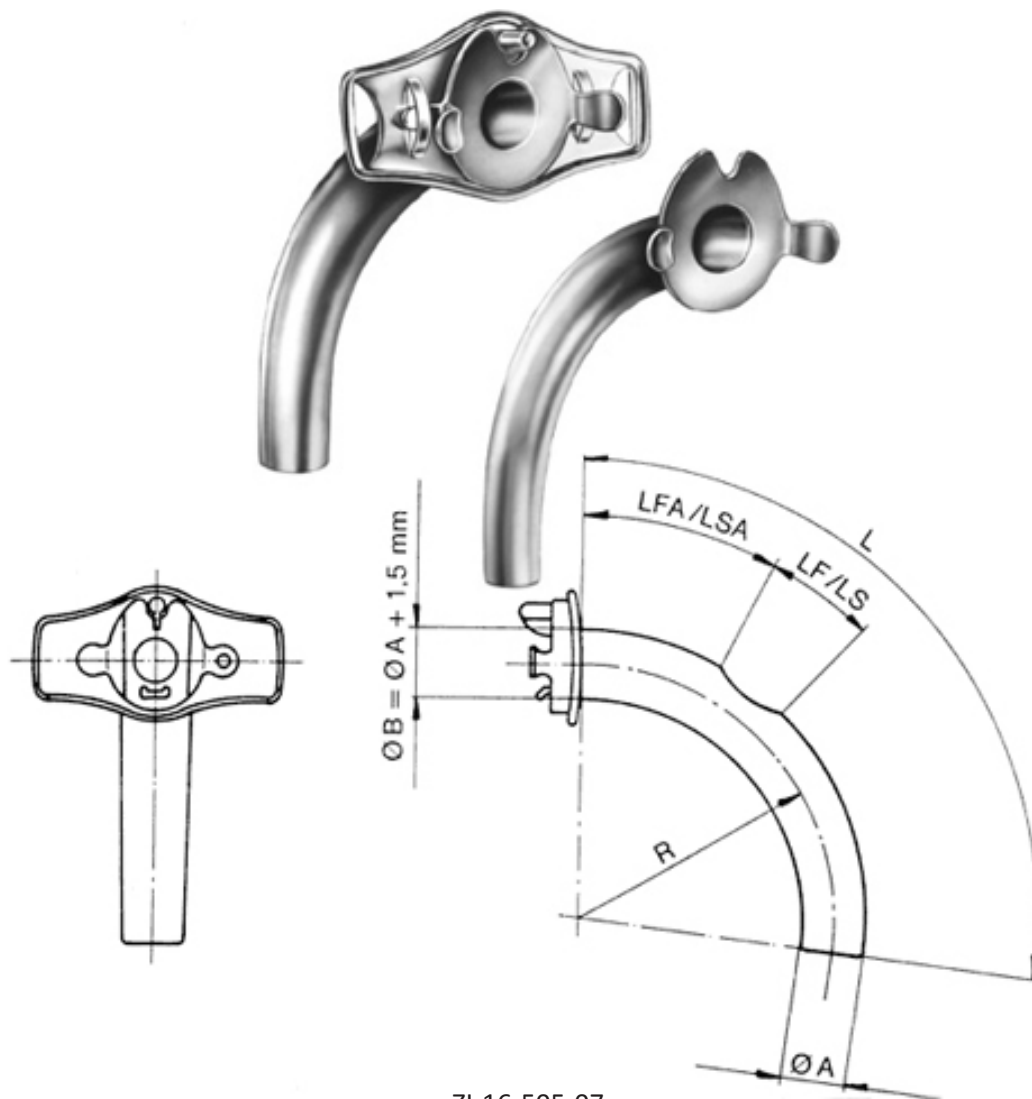

ZI-16-505-07

Luer Tracheal Tube $\varnothing$ 7 mm length of tube 60 mm outer tube window inner tube window German silver

ZI-16-505-08

Luer Tracheal Tube $\varnothing$ 8 mm length of tube 65 mm outer tube window inner tube window German silver

ZI-16-505-09

Luer Tracheal Tube $\varnothing$ 9 mm length of tube 70 mm outer tube window inner tube window German silver

ZI-16-505-10

Luer Tracheal Tube $\varnothing$ 10 mm length of tube 75 mm outer tube window inner tube window German silver

ZI-16-505-11

Luer Tracheal Tube $\varnothing$ 11 mm length of tube 80 mm outer tube window inner tube window German silver

ZI-16-505-12

Luer Tracheal Tube $\varnothing$ 12 mm length of tube 85 mm outer tube window inner tube window German silver

ZI-16-505-13

Luer Tracheal Tube $\varnothing$ 13 mm length of tube 90 mm outer tube window inner tube window German silver