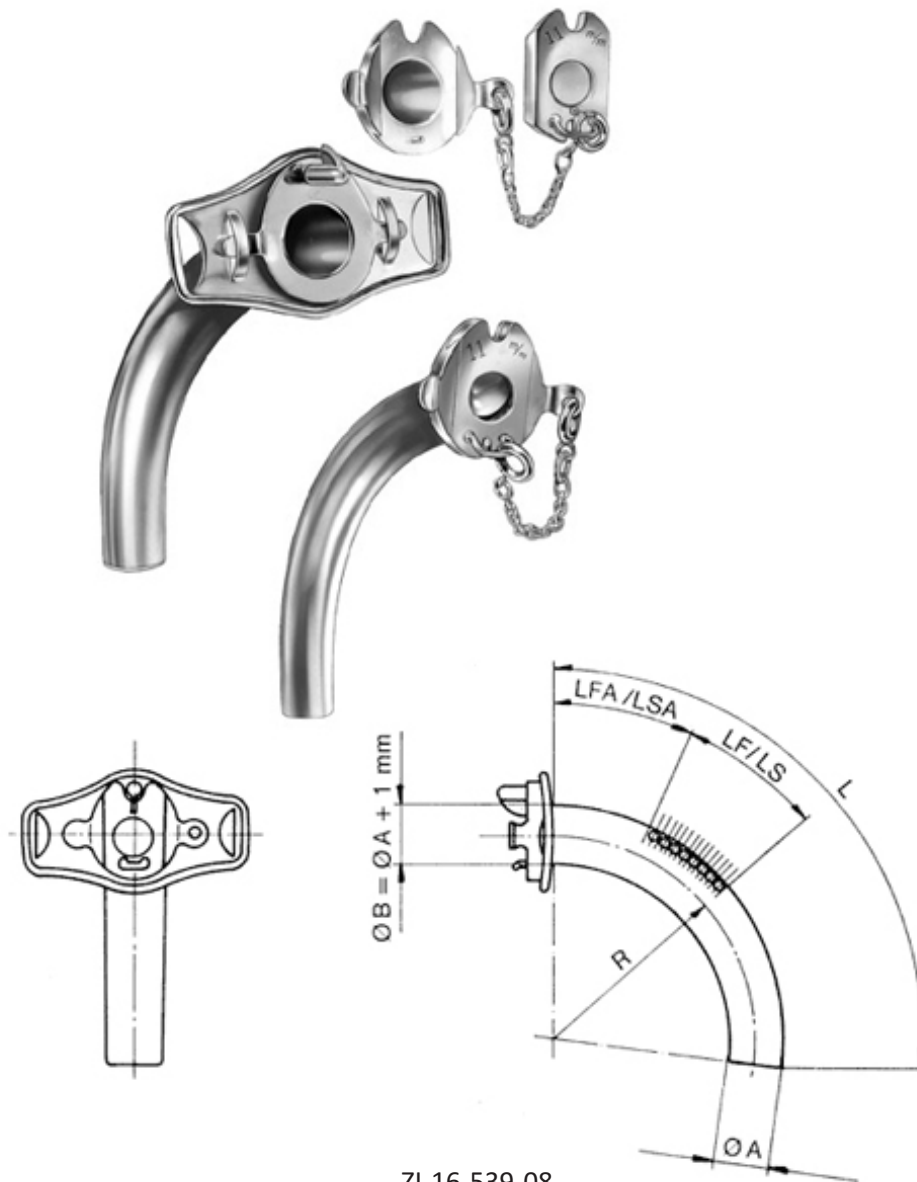

ZI-16-539-08

Speaking Tube $\varnothing$ 8 mm length of tube 65 mm with sliding valve outer tube sieve inner tube sieve silver

ZI-16-539-09

Speaking Tube $\varnothing$ 9 mm length of tube 70 mm with sliding valve outer tube sieve inner tube sieve silver

ZI-16-539-10

Speaking Tube $\varnothing$ 10 mm length of tube 75 mm with sliding valve outer tube sieve inner tube sieve silver

ZI-16-539-11

Speaking Tube $\varnothing$ 11 mm length of tube 80 mm with sliding valve outer tube sieve inner tube sieve silver

ZI-16-539-12

Speaking Tube $\varnothing$ 12 mm length of tube 85 mm with sliding valve outer tube sieve inner tube sieve silver

ZI-16-539-13

Speaking Tube $\varnothing$ 13 mm length of tube 90 mm with sliding valve outer tube sieve inner tube sieve silver