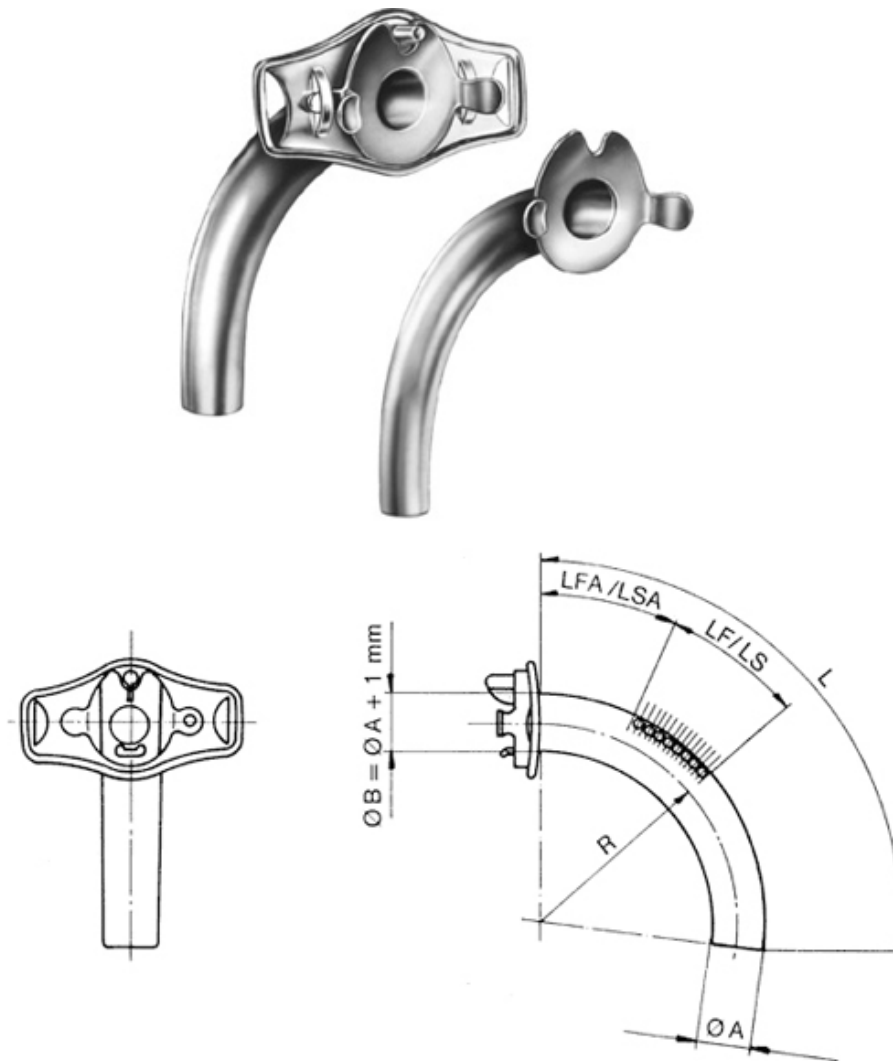

ZI-16-514-07

Luer Tracheal Tube $\varnothing$ 7 mm length of tube 60 mm outer tube sieve inner tube sieve
ZI-16-514-08

Luer Tracheal Tube $\varnothing$ 8 mm length of tube 65 mm outer tube sieve inner tube sieve
ZI-16-514-09

Luer Tracheal Tube $\varnothing$ 9 mm length of tube 70 mm outer tube sieve inner tube sieve
ZI-16-514-10

Luer Tracheal Tube $\varnothing$ 10 mm length of tube 75 mm outer tube sieve inner tube sieve
ZI-16-514-11

Luer Tracheal Tube $\varnothing$ 11 mm length of tube 80 mm outer tube sieve inner tube sieve
ZI-16-514-12

Luer Tracheal Tube $\varnothing$ 12 mm length of tube 85 mm outer tube sieve inner tube sieve
ZI-16-514-13

Luer Tracheal Tube $\varnothing$ 13 mm length of tube 90 mm outer tube sieve inner tube sieve