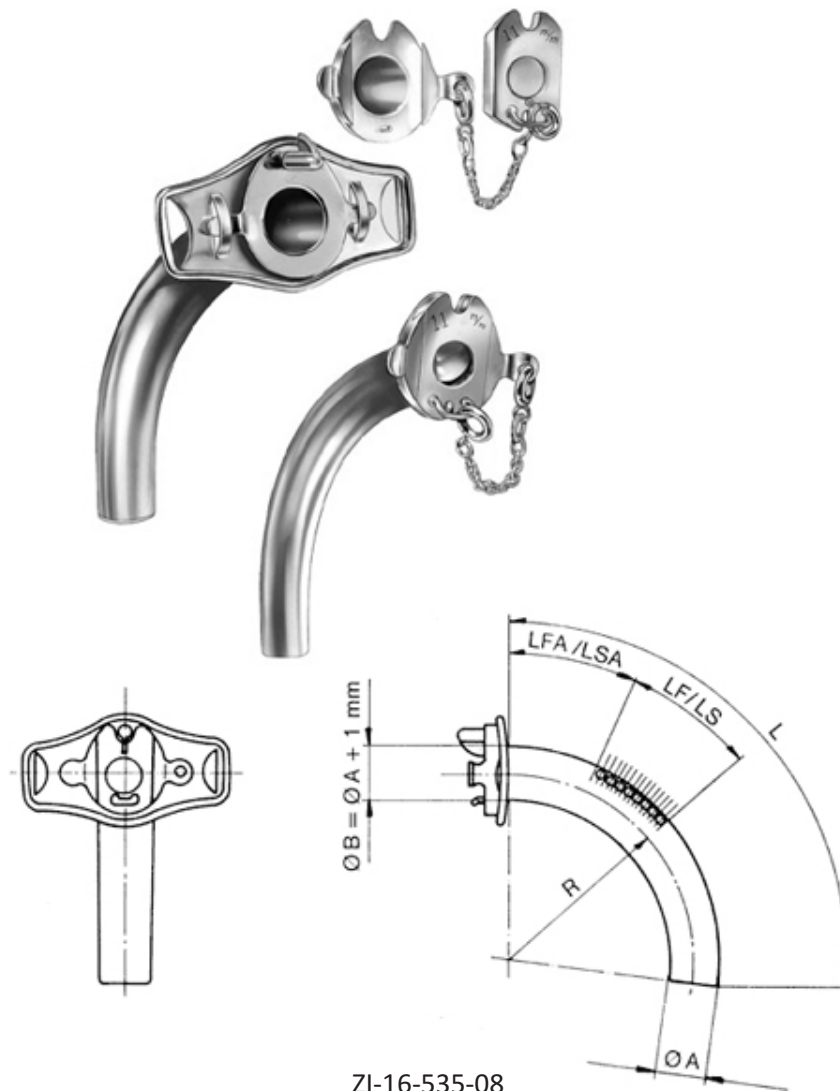

ZI-16-535-08

Speaking Tube $\varnothing$ 8 mm length of tube 65 mm with sliding valve outer tube sieve inner tube sieve German silver

ZI-16-535-09

Speaking Tube $\varnothing$ 9 mm length of tube 70 mm with sliding valve outer tube sieve inner tube sieve German silver

ZI-16-535-10

Speaking Tube $\varnothing$ 10 mm length of tube 75 mm with sliding valve outer tube sieve inner tube sieve German silver

ZI-16-535-11

Speaking Tube $\varnothing$ 11 mm length of tube 80 mm with sliding valve outer tube sieve inner tube sieve German silver

ZI-16-535-12

Speaking Tube $\varnothing$ 12 mm length of tube 85 mm with sliding valve outer tube sieve inner tube sieve German silver

ZI-16-535-13

Speaking Tube $\varnothing$ 13 mm length of tube 90 mm with sliding valve outer tube sieve inner tube sieve German silver