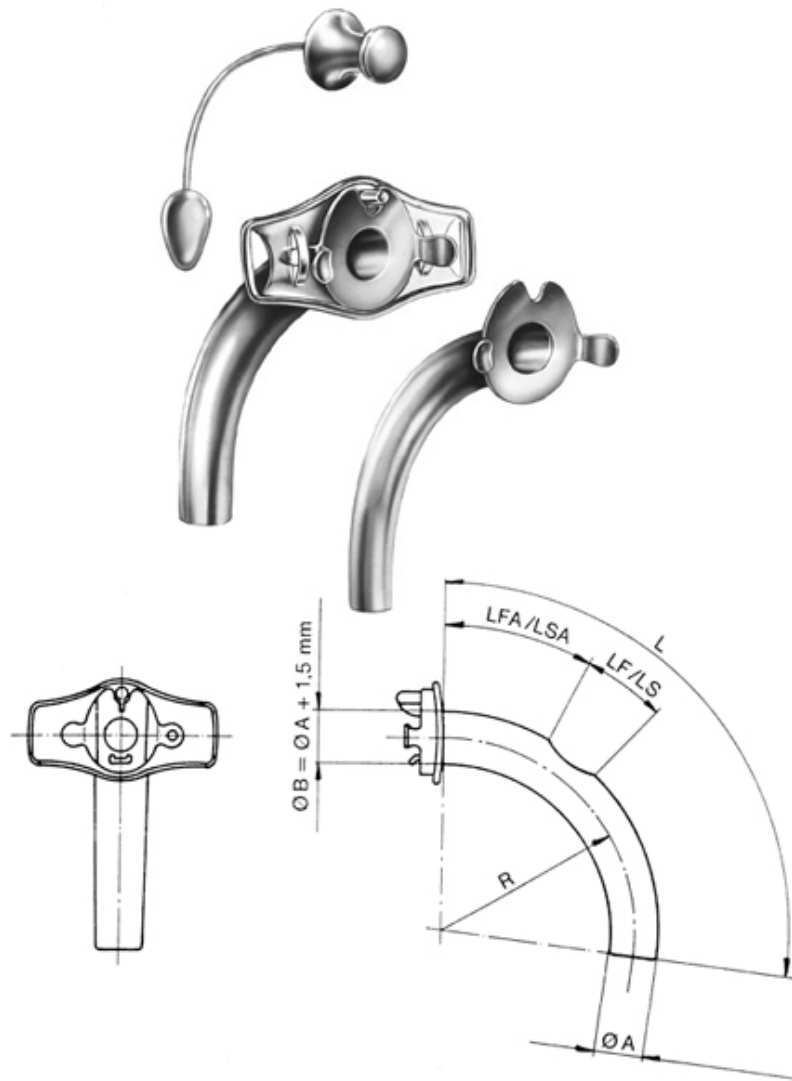

ZI-16-520-07

Chevalier-Jackson Tracheal Tube $\varnothing$ 7 mm length of tube 60 mm outer tube window inner tube window German silver

ZI-16-520-08

Chevalier-Jackson Tracheal Tube $\varnothing$ 8 mm length of tube 65 mm outer tube window inner tube window German silver

ZI-16-520-09

Chevalier-Jackson Tracheal Tube $\varnothing$ 9 mm length of tube 70 mm outer tube window inner tube window German silver

ZI-16-520-10

Chevalier-Jackson Tracheal Tube $\varnothing$ 10 mm length of tube 75 mm outer tube window inner tube window German silver

ZI-16-520-11

Chevalier-Jackson Tracheal Tube $\varnothing$ 11 mm length of tube 80 mm outer tube window inner tube window German silver

ZI-16-520-12

Chevalier-Jackson Tracheal Tube $\varnothing$ 12 mm length of tube 85 mm outer tube window inner tube window German silver

ZI-16-520-13

Chevalier-Jackson Tracheal Tube $\varnothing$ 13 mm length of tube 90 mm outer tube window inner tube window German silver