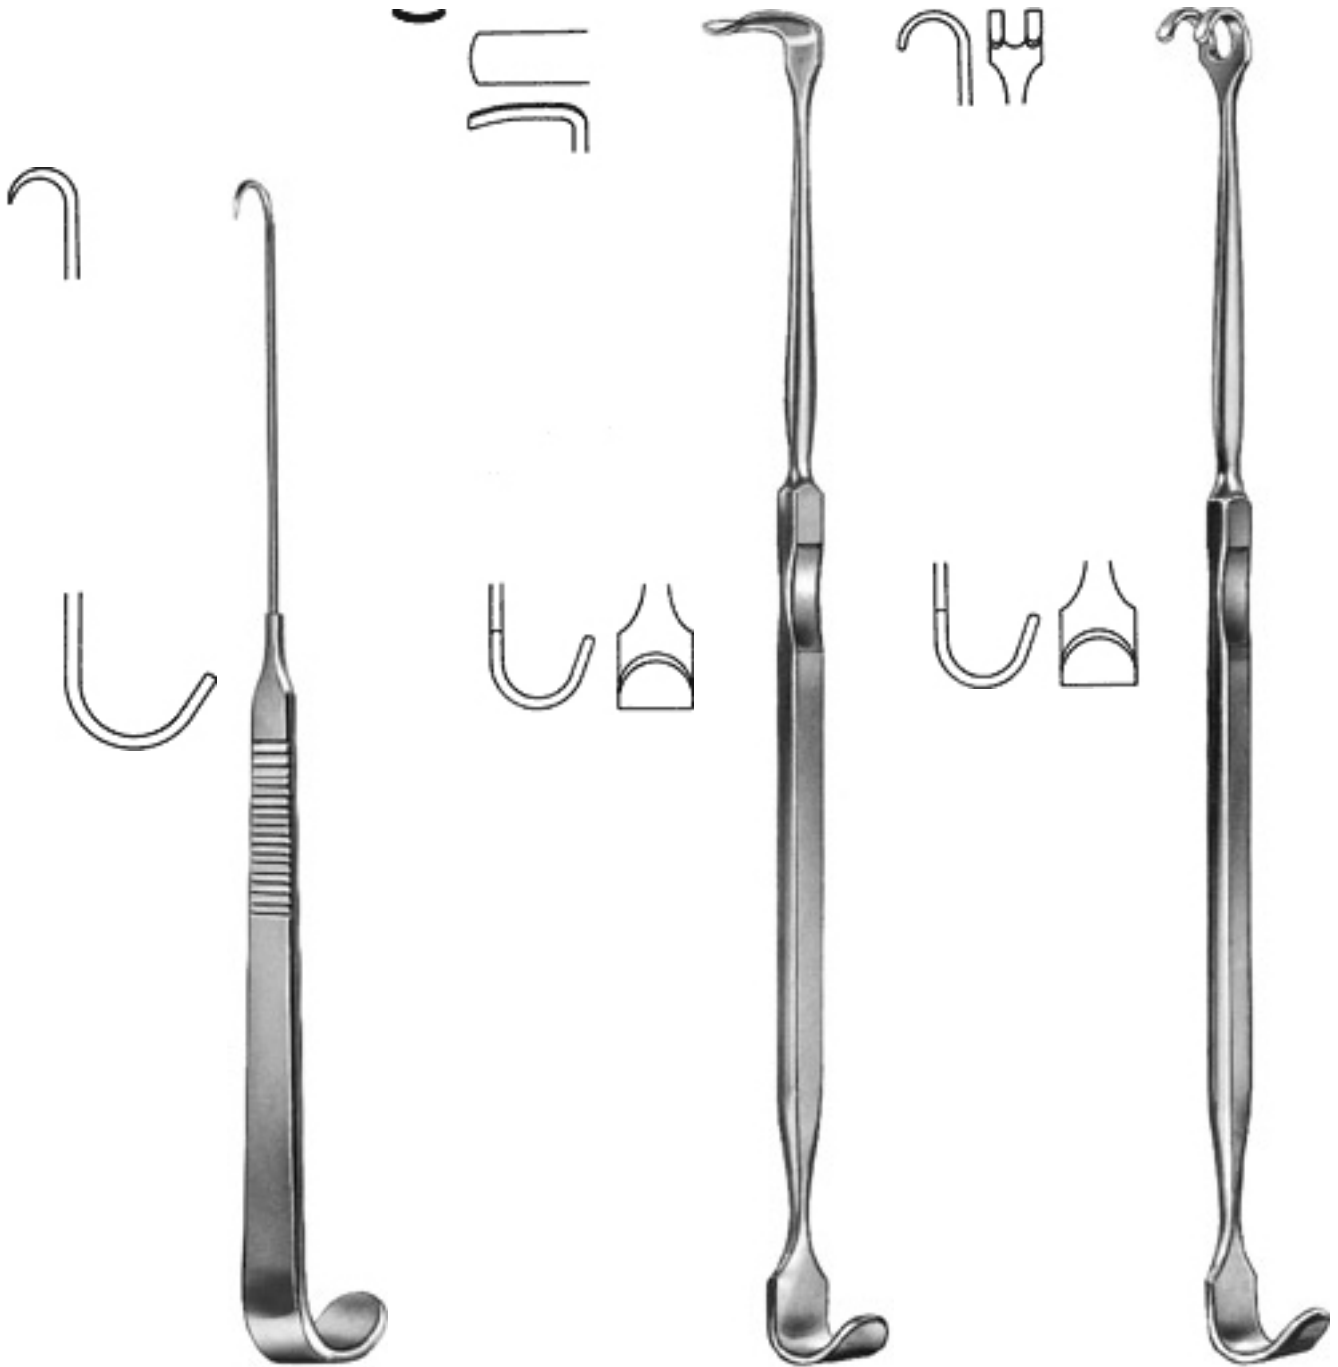

ZI-16-127-16
Iterson
17cm 6 3/4"
Tracheal Hook
blunt

ZI-16-143-13
Rose
13.5cm 5 1/4"
Tracheal Hook

ZI-16-145-11
Luer
11cm 4 1/2"
Tracheal Hook

Tracheotomy

ZI-16-149-15
15cm 6"
Tracheal Hook
sharp

ZI-16-151-17
Lukens
17.5cm 7"
Thymus Retractor
blunt

ZI-16-155-17
Jackson
18cm 7"
Tracheal Hook