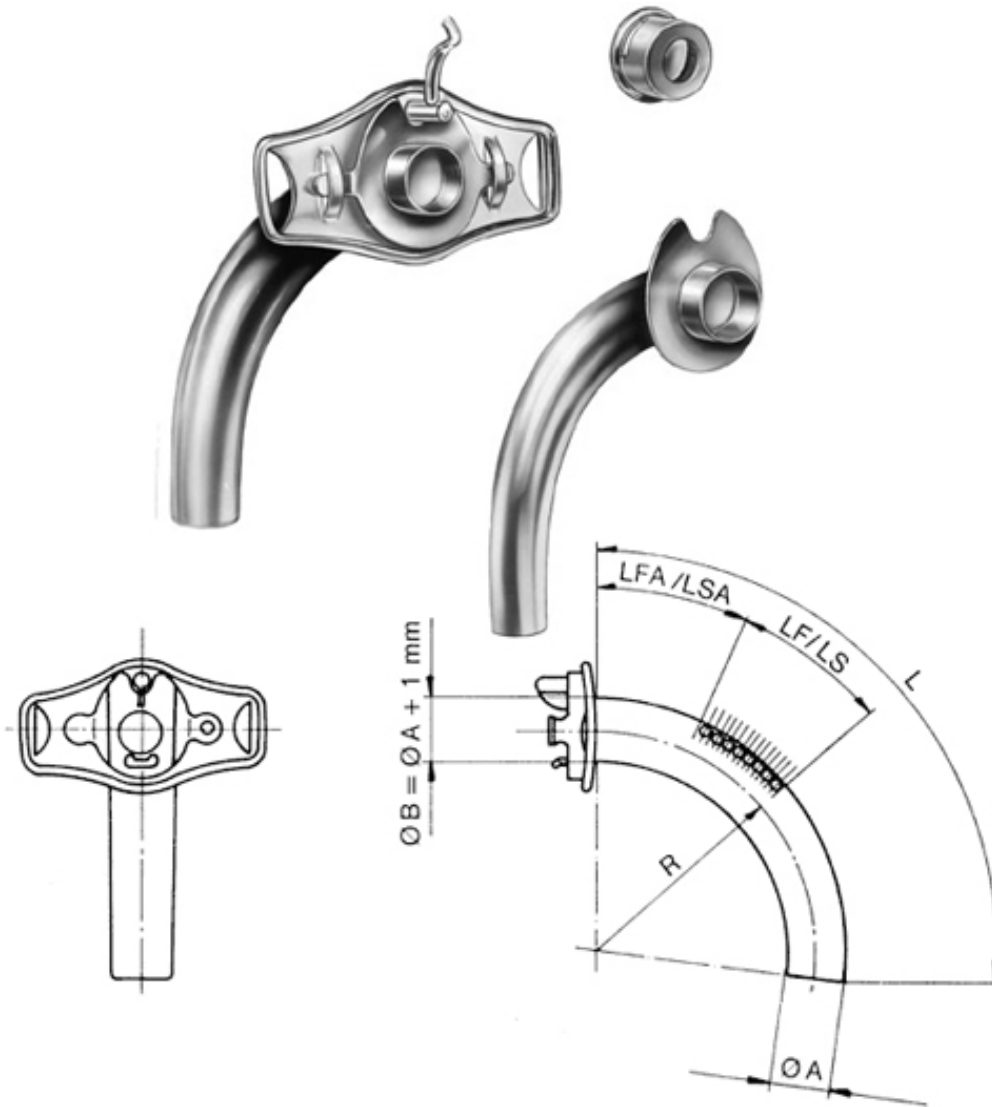

ZI-16-530-08

Speaking Tube $\varnothing$ 8 mm length of tube 65 mm with box valve outer tube sieve inner tube window German silver

ZI-16-530-09

Speaking Tube $\varnothing$ 9 mm length of tube 70 mm with box valve outer tube sieve inner tube window German silver

ZI-16-530-10

Speaking Tube $\varnothing$ 10 mm length of tube 75 mm with box valve outer tube sieve inner tube window German silver

ZI-16-530-11

Speaking Tube $\varnothing$ 11 mm length of tube 80 mm with box valve outer tube sieve inner tube window German silver

ZI-16-530-12

Speaking Tube $\varnothing$ 12 mm length of tube 85 mm with box valve outer tube sieve inner tube window German silver

ZI-16-530-13

Speaking Tube $\varnothing$ 13 mm length of tube 90 mm with box valve outer tube sieve inner tube window German silver