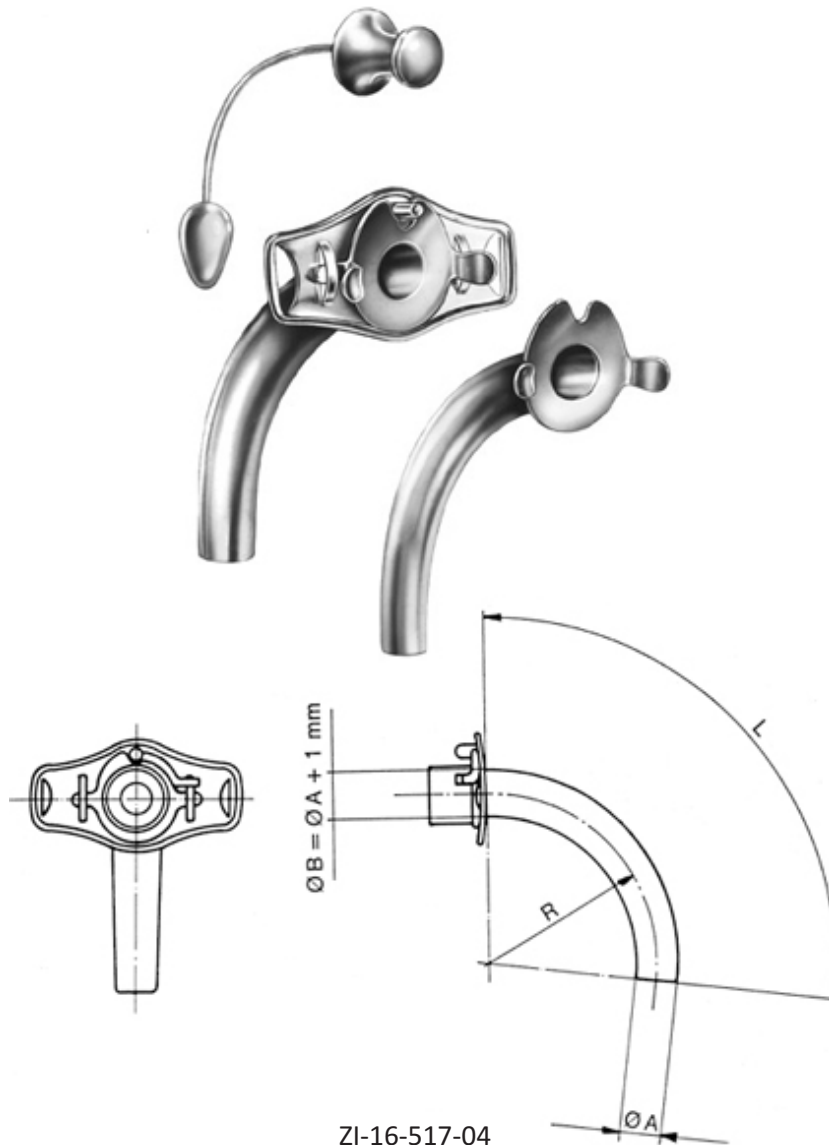

ZI-16-517-04

Chevalier-Jackson Tracheal Tube $\varnothing$ 4 mm length of tube 45 mm outer tube closed inner tube closed German silver

ZI-16-517-05

Chevalier-Jackson Tracheal Tube $\varnothing$ 5 mm length of tube 50 mm outer tube closed inner tube closed German silver

ZI-16-517-06

Chevalier-Jackson Tracheal Tube $\varnothing$ 6 mm length of tube 55 mm outer tube closed inner tube closed German silver

ZI-16-517-07

Chevalier-Jackson Tracheal Tube $\varnothing$ 7 mm length of tube 60 mm outer tube closed inner tube closed German silver

ZI-16-517-08

Chevalier-Jackson Tracheal Tube $\varnothing$ 8 mm length of tube 65 mm outer tube closed inner tube closed German silver

ZI-16-517-09

Chevalier-Jackson Tracheal Tube $\varnothing$ 9 mm length of tube 70 mm outer tube closed inner tube closed German silver

ZI-16-517-10

Chevalier-Jackson Tracheal Tube $\varnothing$ 10 mm length of tube 75 mm outer tube closed inner tube closed German silver

ZI-16-517-11

Chevalier-Jackson Tracheal Tube $\varnothing$ 11 mm length of tube 80 mm outer tube closed inner tube closed German silver

ZI-16-517-12

Chevalier-Jackson Tracheal Tube $\varnothing$ 12 mm length of tube 85 mm outer tube closed inner tube closed German silver

ZI-16-517-13

Chevalier-Jackson Tracheal Tube $\varnothing$ 13 mm length of tube 90 mm outer tube closed inner tube closed German silver