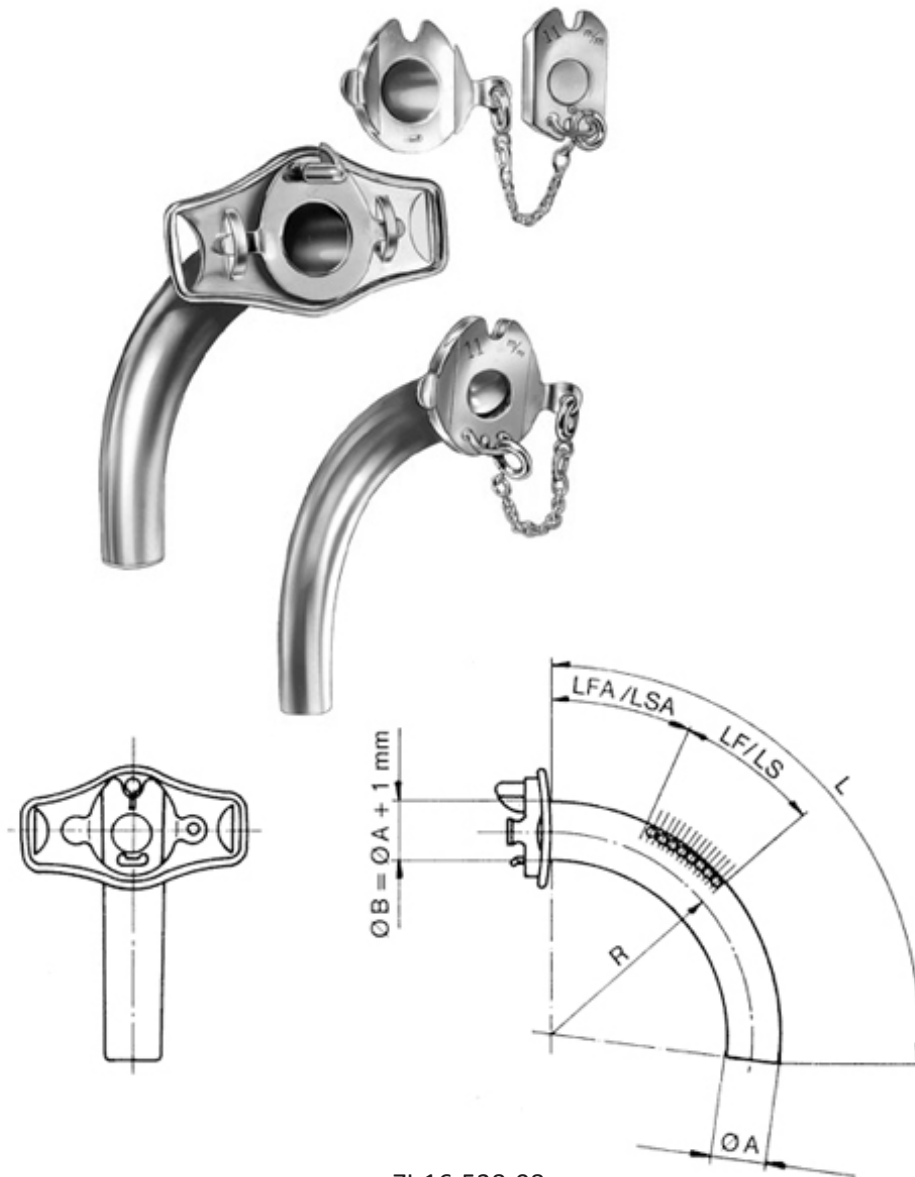

ZI-16-538-08

Speaking Tube $\varnothing$ 8 mm length of tube 65 mm with sliding valve outer tube sieve inner tube window silver

ZI-16-538-09

Speaking Tube $\varnothing$ 9 mm length of tube 70 mm with sliding valve outer tube sieve inner tube window silver

ZI-16-538-10

Speaking Tube $\varnothing$ 10 mm length of tube 75 mm with sliding valve outer tube sieve inner tube window silver

ZI-16-538-11

Speaking Tube $\varnothing$ 11 mm length of tube 80 mm with sliding valve outer tube sieve inner tube window silver

ZI-16-538-12

Speaking Tube $\varnothing$ 12 mm length of tube 85 mm with sliding valve outer tube sieve inner tube window silver

ZI-16-538-13

Speaking Tube $\varnothing$ 13 mm length of tube 90 mm with sliding valve outer tube sieve inner tube window silver