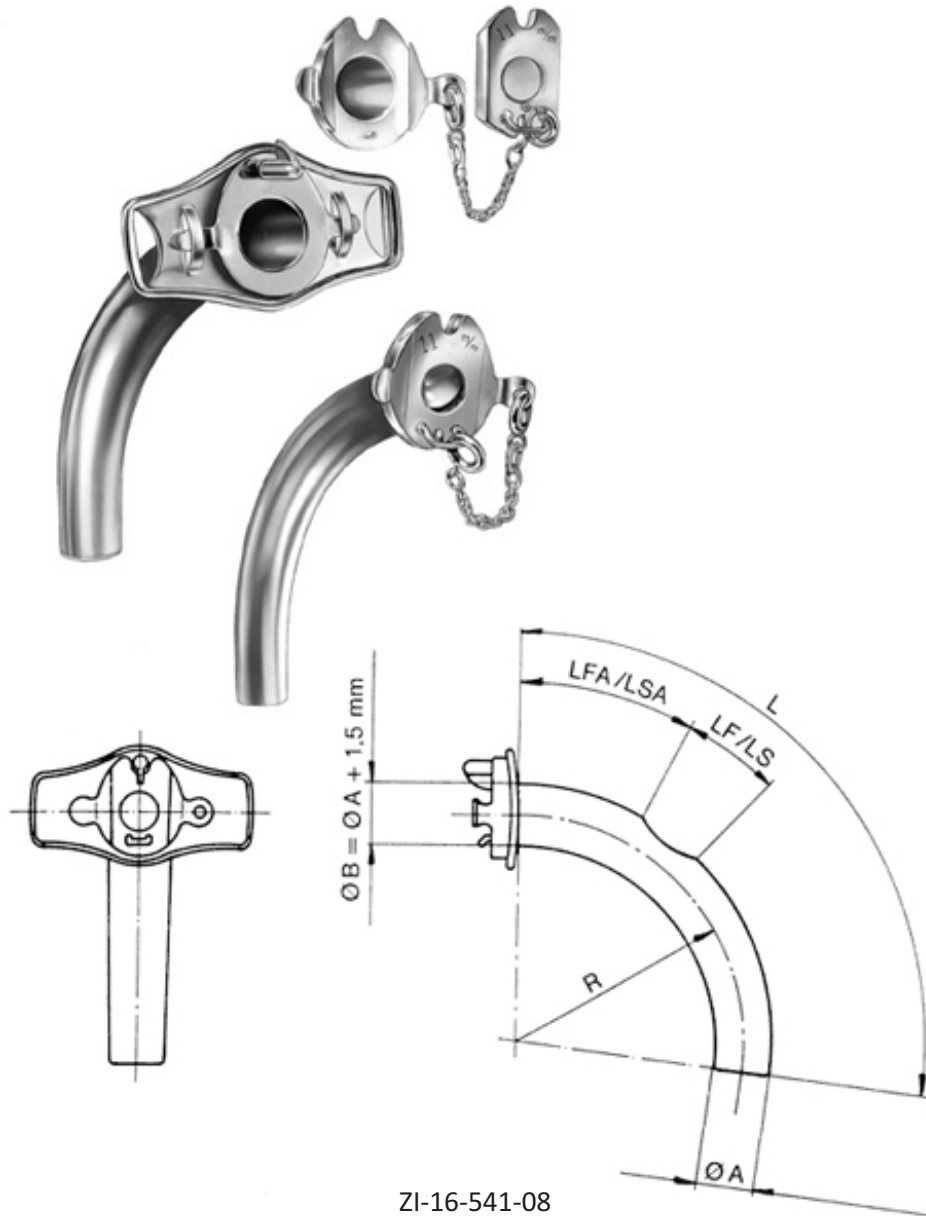

ZI-16-541-08

Speaking Tube $\varnothing$ 8 mm length of tube 95 mm with sliding valve outer tube window inner tube window silver

ZI-16-541-09

Speaking Tube $\varnothing$ 9 mm length of tube 95 mm with sliding valve outer tube window inner tube window silver

ZI-16-541-10

Speaking Tube $\varnothing$ 10 mm length of tube 95 mm with sliding valve outer tube window inner tube window silver

ZI-16-541-11

Speaking Tube $\varnothing$ 11 mm length of tube 95 mm with sliding valve outer tube window inner tube window silver

ZI-16-541-12

Speaking Tube $\varnothing$ 12 mm length of tube 95 mm with sliding valve outer tube window inner tube window silver

ZI-16-541-13

Speaking Tube $\varnothing$ 13 mm length of tube 95 mm with sliding valve outer tube window inner tube window silver