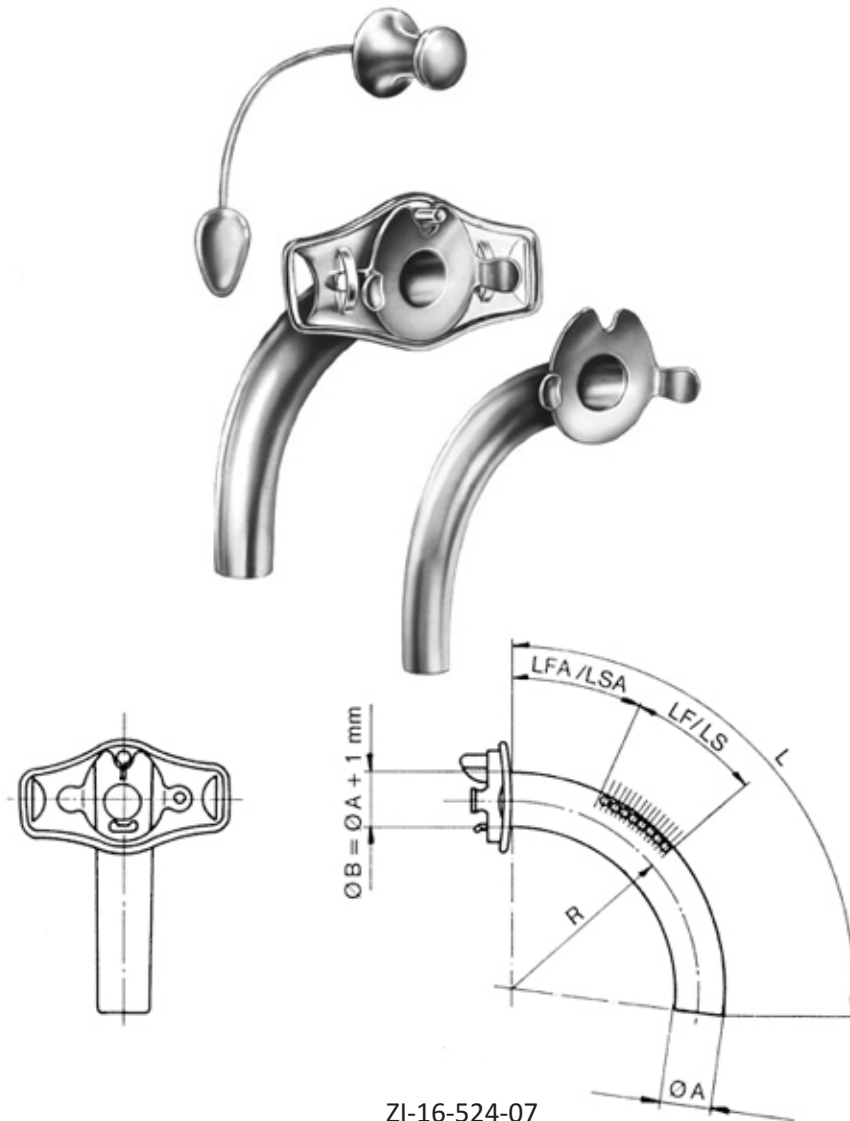

ZI-16-524-07

Chevalier-Jackson Tracheal Tube $\varnothing$ 7 mm length of tube 60 mm outer tube sieve inner tube window

ZI-16-524-08

Chevalier-Jackson Tracheal Tube $\varnothing$ 8 mm length of tube 65 mm outer tube sieve inner tube window

ZI-16-524-09

Chevalier-Jackson Tracheal Tube $\varnothing$ 9 mm length of tube 70 mm outer tube sieve inner tube window

ZI-16-524-10

Chevalier-Jackson Tracheal Tube $\varnothing$ 10 mm length of tube 75 mm outer tube sieve inner tube window

ZI-16-524-11

Chevalier-Jackson Tracheal Tube $\varnothing$ 11 mm length of tube 80 mm outer tube sieve inner tube window

ZI-16-524-12

Chevalier-Jackson Tracheal Tube $\varnothing$ 12 mm length of tube 85 mm outer tube sieve inner tube window

ZI-16-524-13

Chevalier-Jackson Tracheal Tube $\varnothing$ 13 mm length of tube 90 mm outer tube sieve inner tube window