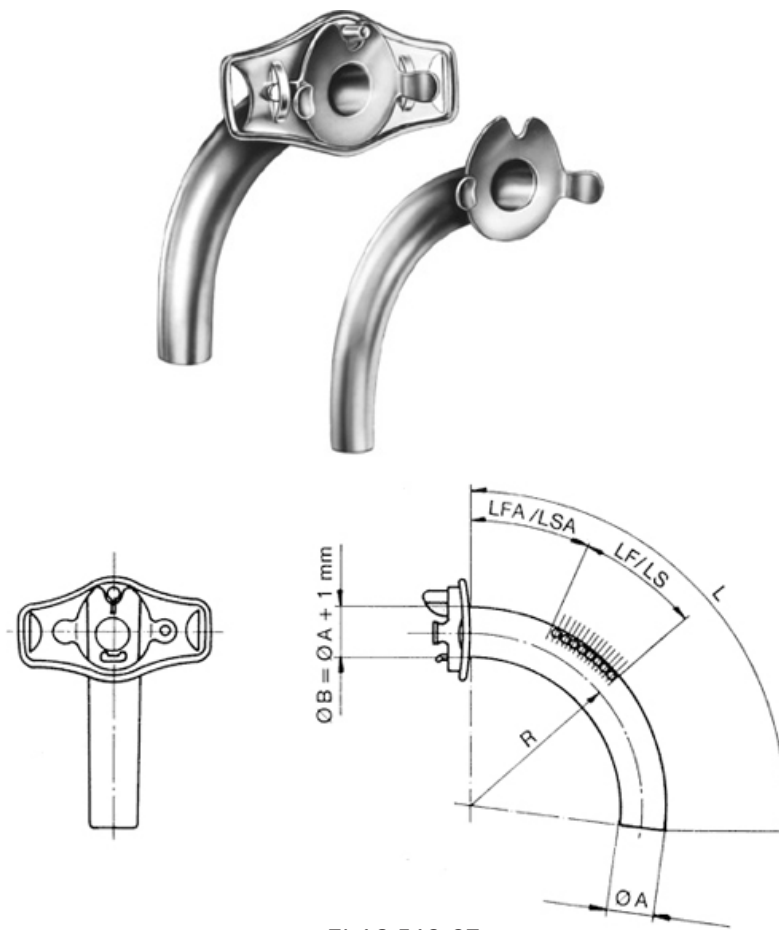

- ZI-16-513-07
  Luer Tracheal Tube $\varnothing$ 7 mm length of tube 60 mm outer tube sieve inner tube sieve German silver
- ZI-16-513-08
  Luer Tracheal Tube $\varnothing$ 8 mm length of tube 65 mm outer tube sieve inner tube sieve German silver
- ZI-16-513-09
  Luer Tracheal Tube $\varnothing$ 9 mm length of tube 70 mm outer tube sieve inner tube sieve German silver
- ZI-16-513-10
  Luer Tracheal Tube $\varnothing$ 10 mm length of tube 75 mm outer tube sieve inner tube sieve German silver
- ZI-16-513-11
  Luer Tracheal Tube $\varnothing$ 11 mm length of tube 80 mm outer tube sieve inner tube sieve German silver
- ZI-16-513-12
  Luer Tracheal Tube $\varnothing$ 12 mm length of tube 85 mm outer tube sieve inner tube sieve German silver
- ZI-16-513-13
  Luer Tracheal Tube $\varnothing$ 13 mm length of tube 90 mm outer tube sieve inner tube sieve German silver