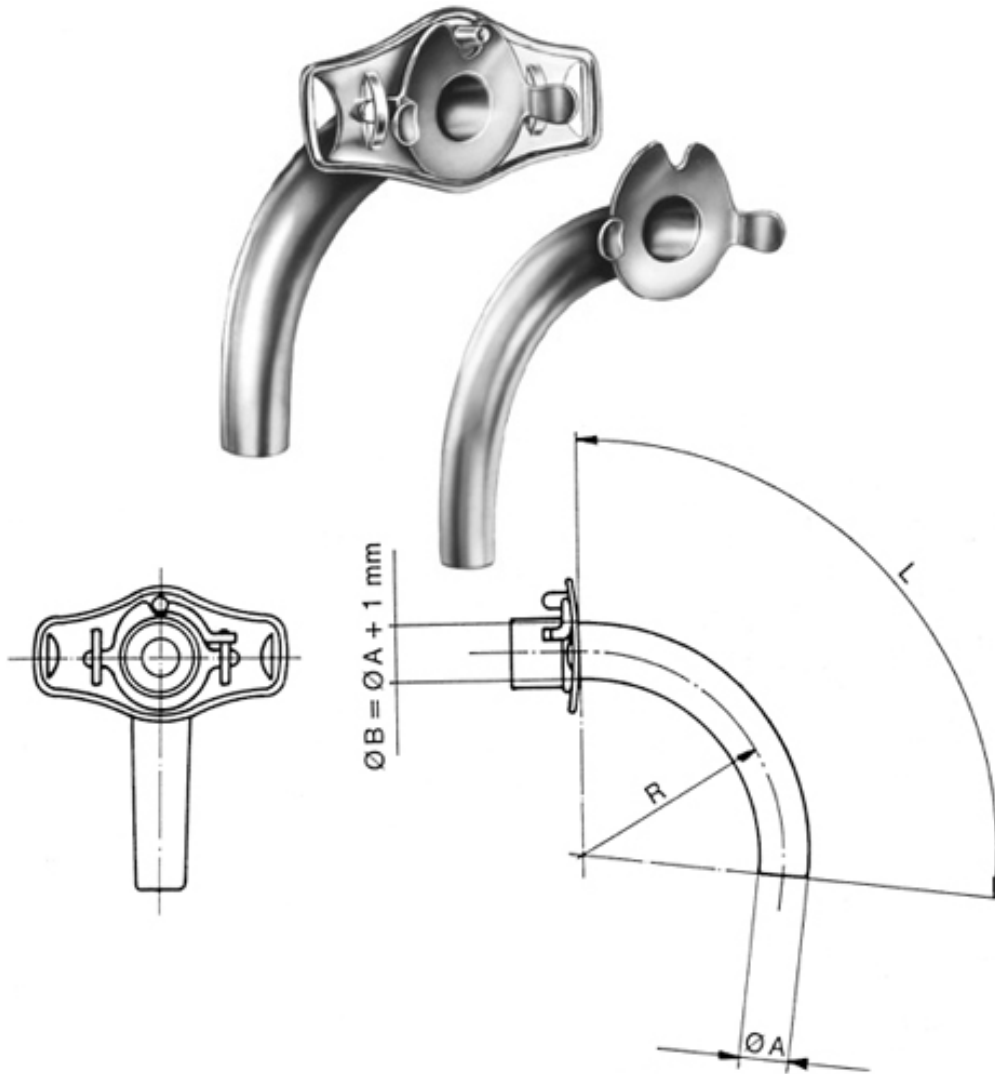

ZI-16-501-04

Luer Tracheal Tube Ø 4 mm length of tube 45 mm outer tube closed inner tube closed German silver

ZI-16-501-05

Luer Tracheal Tube Ø 5 mm length of tube 50 mm outer tube closed inner tube closed German silver

ZI-16-501-06

Luer Tracheal Tube Ø 6 mm length of tube 55 mm outer tube closed inner tube closed German silver

ZI-16-501-07

Luer Tracheal Tube Ø 7 mm length of tube 60 mm outer tube closed inner tube closed German silver

ZI-16-501-08

Luer Tracheal Tube Ø 8 mm length of tube 65 mm outer tube closed inner tube closed German silver

ZI-16-501-09

Luer Tracheal Tube Ø 9 mm length of tube 70 mm outer tube closed inner tube closed German silver

ZI-16-501-10

Luer Tracheal Tube Ø 10 mm length of tube 75 mm outer tube closed inner tube closed German silver

ZI-16-501-11

Luer Tracheal Tube Ø 11 mm length of tube 80 mm outer tube closed inner tube closed German silver

ZI-16-501-12

Luer Tracheal Tube Ø 12 mm length of tube 85 mm outer tube closed inner tube closed German silver

ZI-16-501-13

Luer Tracheal Tube Ø 13 mm length of tube 90 mm outer tube closed inner tube closed German silver