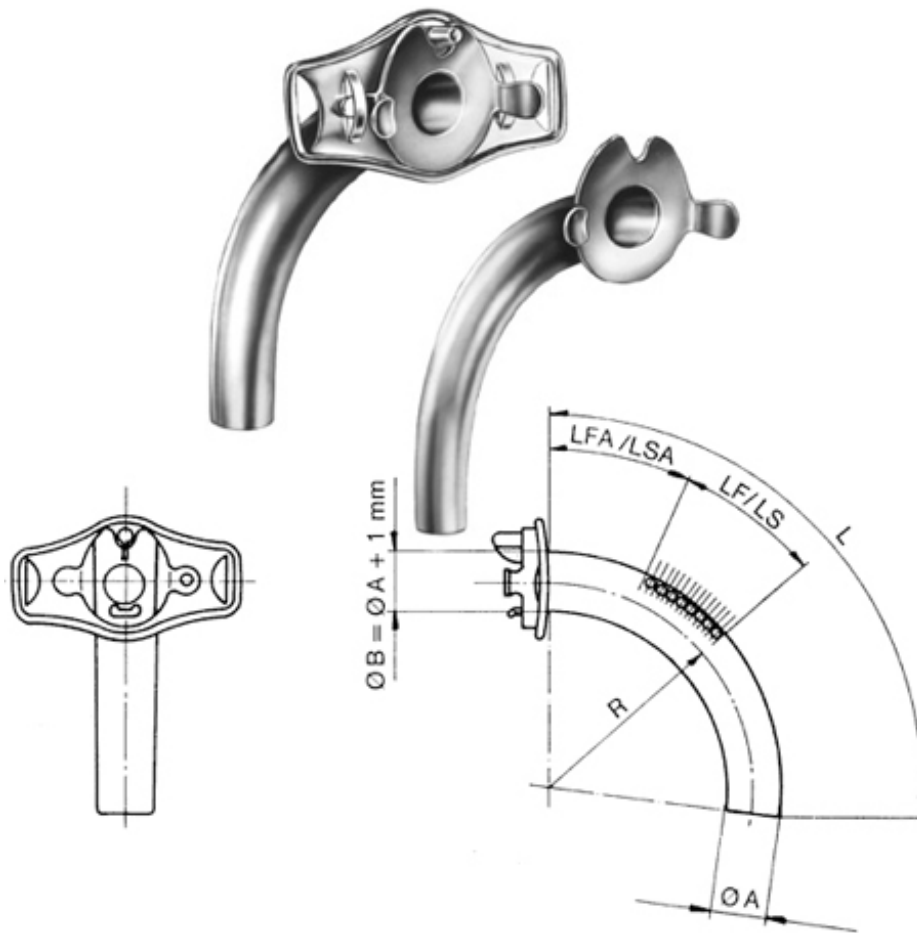

ZI-16-508-07

Luer Tracheal Tube $\text{\O} 7$ mm length of tube 60 mm outer tube sieve inner tube window silver

ZI-16-508-08

Luer Tracheal Tube $\text{\O} 8$ mm length of tube 65 mm outer tube sieve inner tube window silver

ZI-16-508-09

Luer Tracheal Tube $\text{\O} 9$ mm length of tube 70 mm outer tube sieve inner tube window silver

ZI-16-508-10

Luer Tracheal Tube $\text{\O} 10$ mm length of tube 75 mm outer tube sieve inner tube window silver

ZI-16-508-11

Luer Tracheal Tube $\text{\O} 11$ mm length of tube 80 mm outer tube sieve inner tube window silver

ZI-16-508-12

Luer Tracheal Tube $\text{\O} 12$ mm length of tube 85 mm outer tube sieve inner tube window silver

ZI-16-508-13

Luer Tracheal Tube $\text{\O} 13$ mm length of tube 90 mm outer tube sieve inner tube window silver