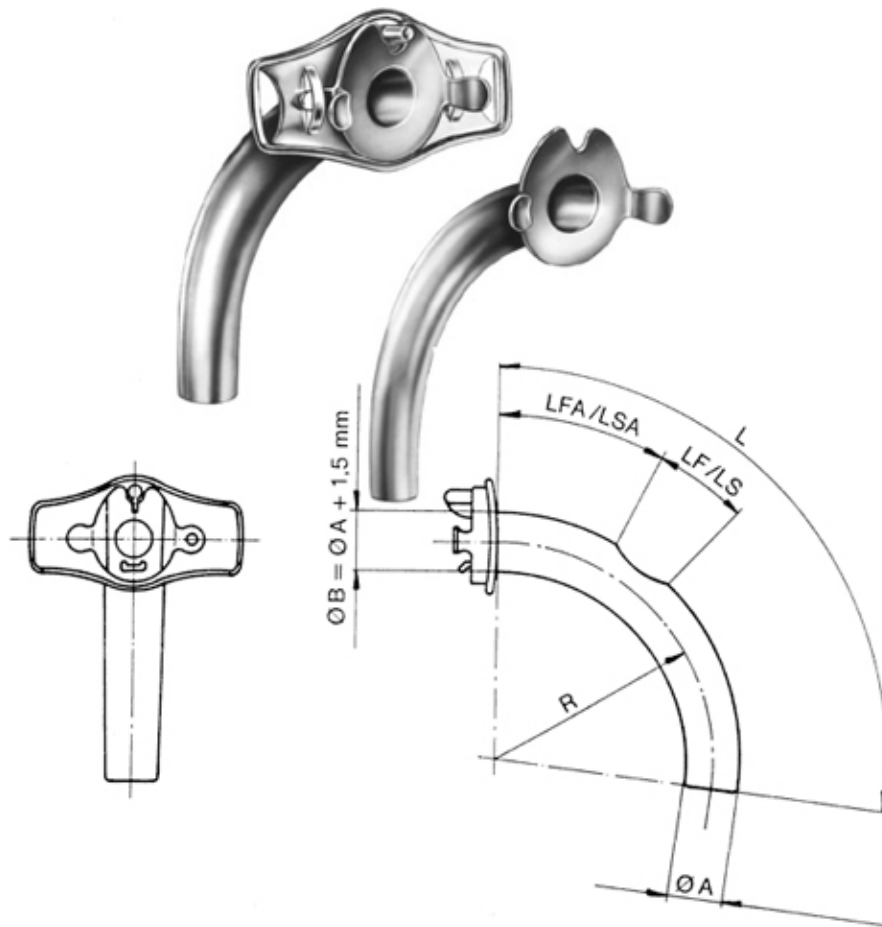

ZI-16-507-08

Luer Tracheal Tube $\varnothing$ 8 mm length of tube 95 mm outer tube window inner tube window silver

ZI-16-507-09

Luer Tracheal Tube $\varnothing$ 9 mm length of tube 95 mm outer tube window inner tube window silver

ZI-16-507-10

Luer Tracheal Tube $\varnothing$ 10 mm length of tube 95 mm outer tube window inner tube window silver

ZI-16-507-11

Luer Tracheal Tube $\varnothing$ 11 mm length of tube 95 mm outer tube window inner tube window silver

ZI-16-507-12

Luer Tracheal Tube $\varnothing$ 12 mm length of tube 95 mm outer tube window inner tube window silver

ZI-16-507-13

Luer Tracheal Tube $\varnothing$ 13 mm length of tube 95 mm outer tube window inner tube window silver