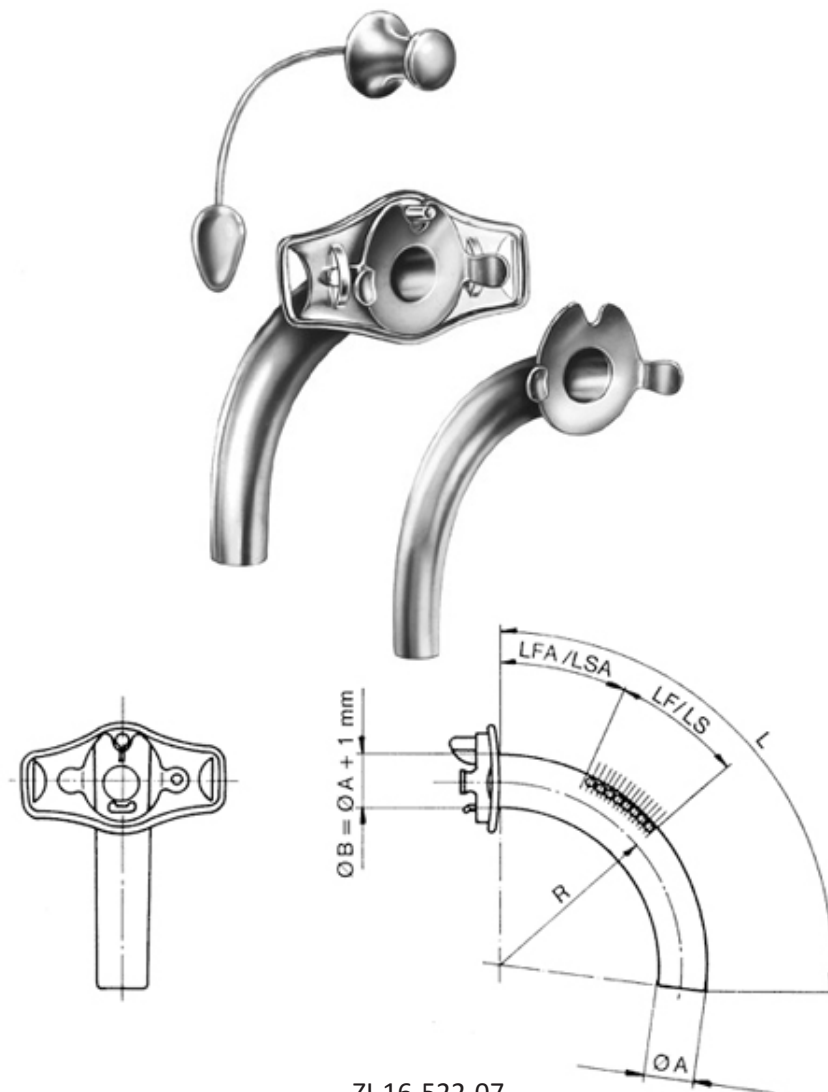

ZI-16-522-07

Chevalier-Jackson Tracheal Tube $\varnothing$ 7 mm length of tube 60 mm outer tube sieve inner tube window silver

ZI-16-522-08

Chevalier-Jackson Tracheal Tube $\varnothing$ 8 mm length of tube 65 mm outer tube sieve inner tube window silver

ZI-16-522-09

Chevalier-Jackson Tracheal Tube $\varnothing$ 9 mm length of tube 70 mm outer tube sieve inner tube window silver

ZI-16-522-10

Chevalier-Jackson Tracheal Tube $\varnothing$ 10 mm length of tube 75 mm outer tube sieve inner tube window silver

ZI-16-522-11

Chevalier-Jackson Tracheal Tube $\varnothing$ 11 mm length of tube 80 mm outer tube sieve inner tube window silver

ZI-16-522-12

Chevalier-Jackson Tracheal Tube $\varnothing$ 12 mm length of tube 85 mm outer tube sieve inner tube window silver

ZI-16-522-13

Chevalier-Jackson Tracheal Tube $\varnothing$ 13 mm length of tube 90 mm outer tube sieve inner tube window silver