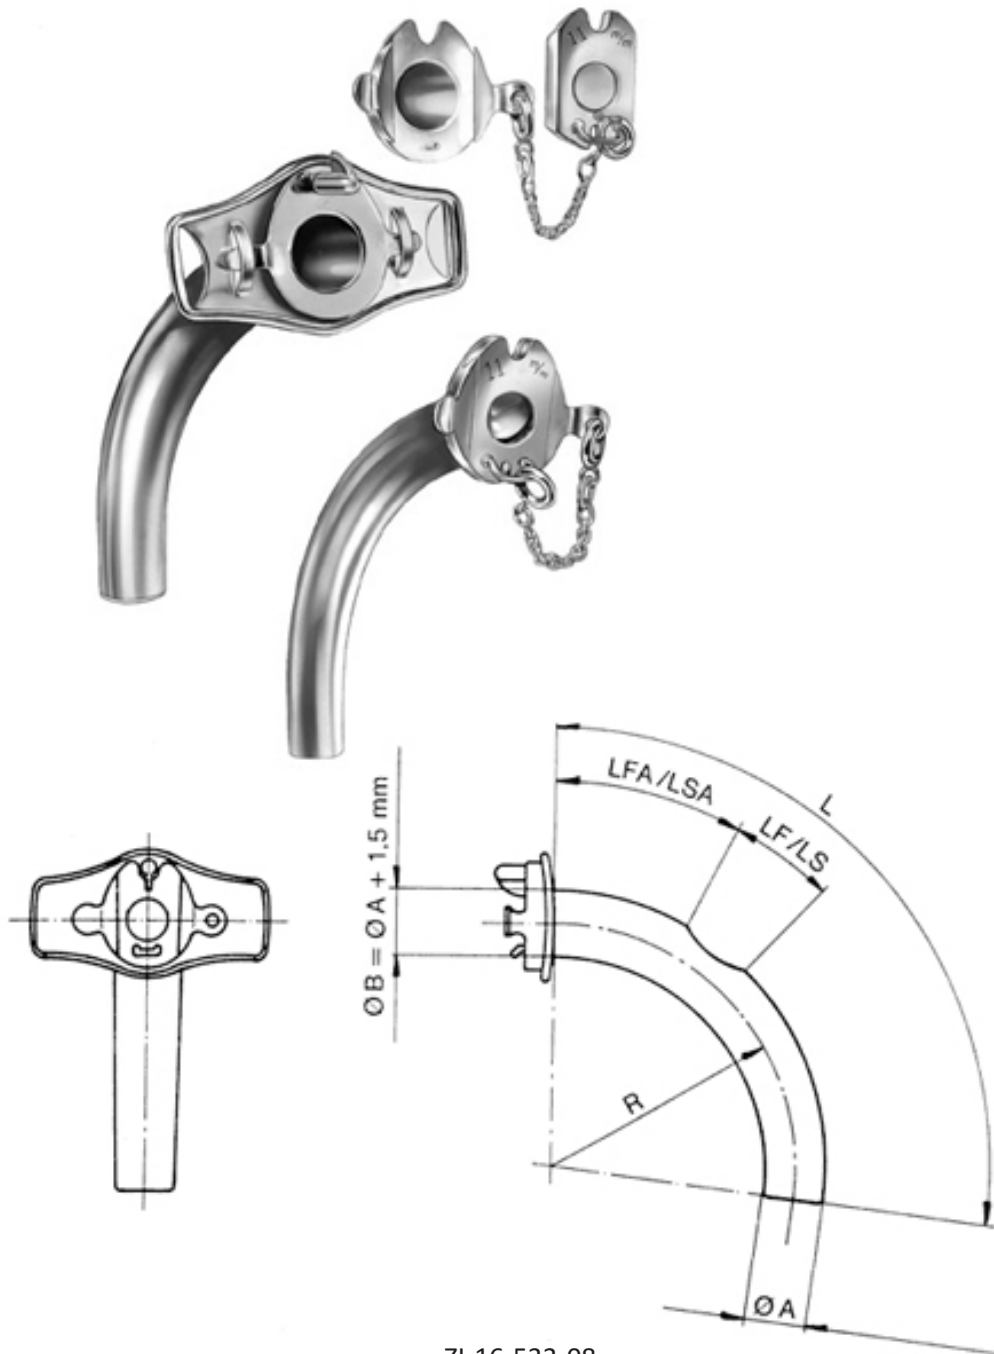

ZI-16-533-08

Speaking Tube Ø 8 mm length of tube 65 mm with sliding valve outer tube window inner tube window German silver

ZI-16-533-09

Speaking Tube Ø 9 mm length of tube 70 mm with sliding valve outer tube window inner tube window German silver

ZI-16-533-10

Speaking Tube Ø 10 mm length of tube 75 mm with sliding valve outer tube window inner tube window German silver

ZI-16-533-11

Speaking Tube Ø 11 mm length of tube 80 mm with sliding valve outer tube window inner tube window German silver

ZI-16-533-12

Speaking Tube Ø 12 mm length of tube 85 mm with sliding valve outer tube window inner tube window German silver

ZI-16-533-13

Speaking Tube Ø 13 mm length of tube 90 mm with sliding valve outer tube window inner tube window German silver