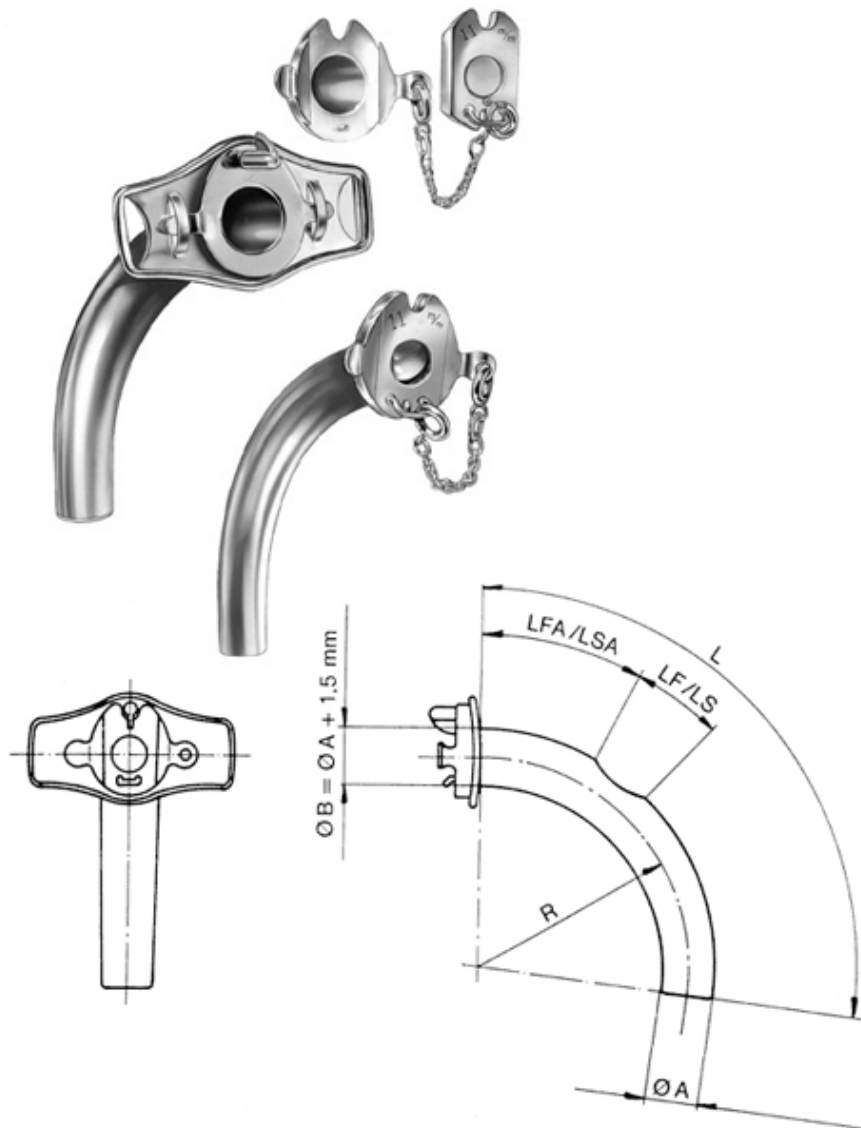

ZI-16-540-08

Speaking Tube $\varnothing$ 8 mm length of tube 95 mm with sliding valve outer tube closed inner tube closed silver

ZI-16-540-09

Speaking Tube $\varnothing$ 9 mm length of tube 95 mm with sliding valve outer tube closed inner tube closed silver

ZI-16-540-10

Speaking Tube $\varnothing$ 10 mm length of tube 95 mm with sliding valve outer tube closed inner tube closed silver

ZI-16-540-11

Speaking Tube $\varnothing$ 11 mm length of tube 95 mm with sliding valve outer tube closed inner tube closed silver

ZI-16-540-12

Speaking Tube $\varnothing$ 12 mm length of tube 95 mm with sliding valve outer tube closed inner tube closed silver

ZI-16-540-13

Speaking Tube $\varnothing$ 13 mm length of tube 95 mm with sliding valve outer tube closed inner tube closed silver