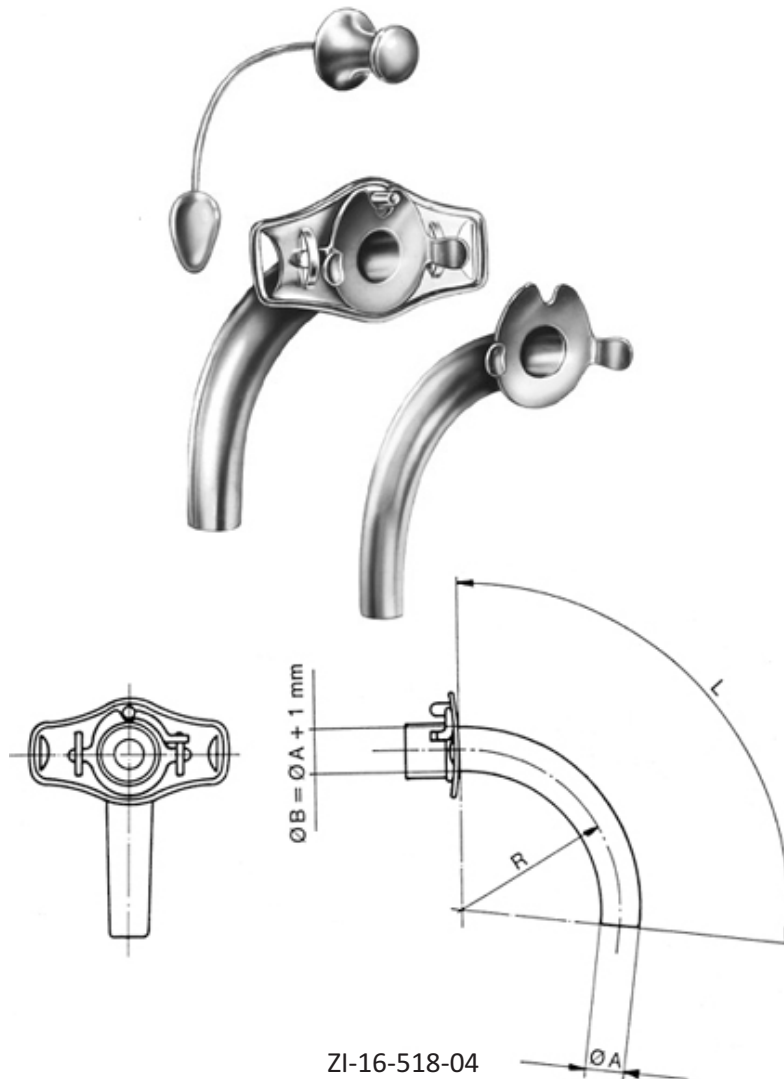

ZI-16-518-04

Chevalier-Jackson Tracheal Tube $\text{\O} 4$ mm length of tube 45 mm outer tube closed inner tube closed

ZI-16-518-05

Chevalier-Jackson Tracheal Tube $\text{\O} 5$ mm length of tube 50 mm outer tube closed inner tube closed

ZI-16-518-06

Chevalier-Jackson Tracheal Tube $\text{\O} 6$ mm length of tube 55 mm outer tube closed inner tube closed

ZI-16-518-07

Chevalier-Jackson Tracheal Tube $\text{\O} 7$ mm length of tube 60 mm outer tube closed inner tube closed

ZI-16-518-08

Chevalier-Jackson Tracheal Tube $\text{\O} 8$ mm length of tube 65 mm outer tube closed inner tube closed

ZI-16-518-09

Chevalier-Jackson Tracheal Tube $\text{\O} 9$ mm length of tube 70 mm outer tube closed inner tube closed

ZI-16-518-10

Chevalier-Jackson Tracheal Tube $\text{\O} 10$ mm length of tube 75 mm outer tube closed inner tube closed

ZI-16-518-11

Chevalier-Jackson Tracheal Tube $\text{\O} 11$ mm length of tube 80 mm outer tube closed inner tube closed

ZI-16-518-12

Chevalier-Jackson Tracheal Tube $\text{\O} 12$ mm length of tube 85 mm outer tube closed inner tube closed

ZI-16-518-13

Chevalier-Jackson Tracheal Tube $\text{\O} 13$ mm length of tube 90 mm outer tube closed inner tube closed