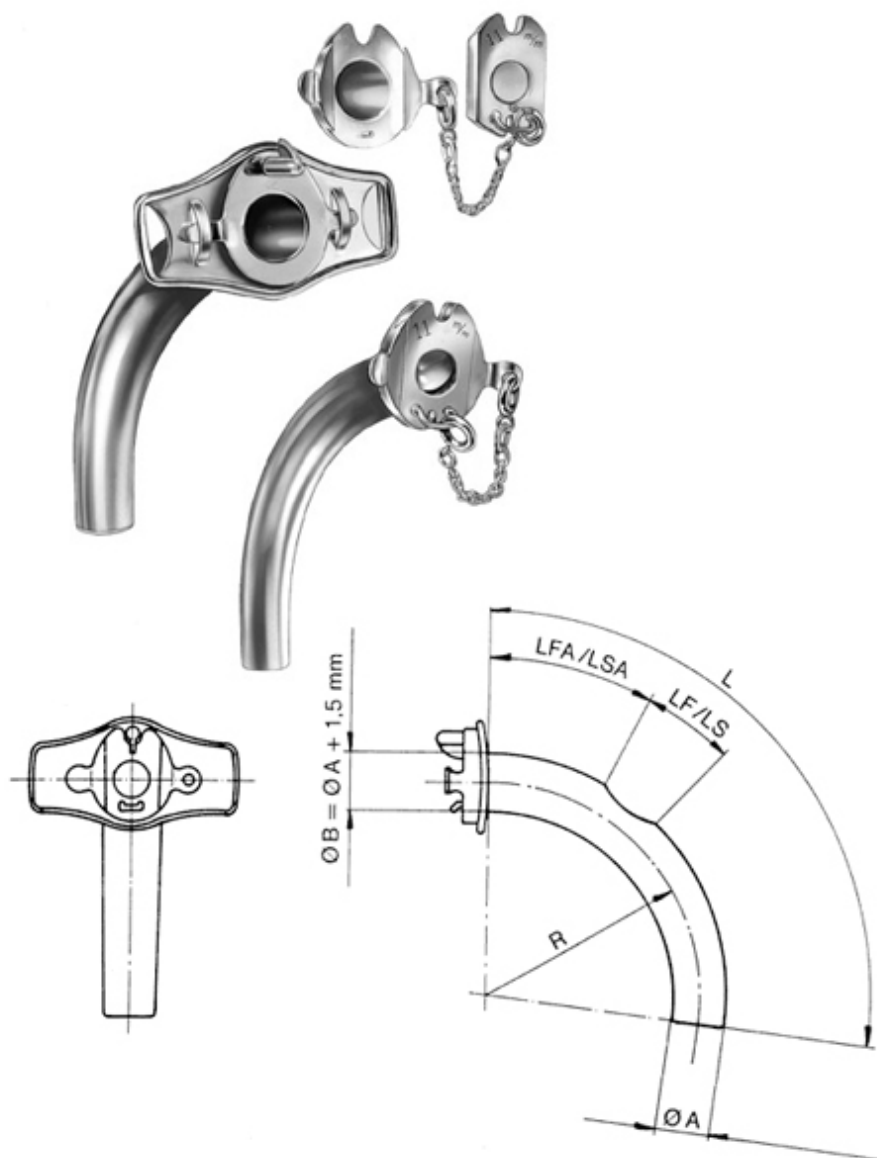

ZI-16-536-08

Speaking Tube $\varnothing$ 8 mm length of tube 65 mm with sliding valve outer tube closed inner tube closed silver

ZI-16-536-09

Speaking Tube $\varnothing$ 9 mm length of tube 70 mm with sliding valve outer tube closed inner tube closed silver

ZI-16-536-10

Speaking Tube $\varnothing$ 10 mm length of tube 75 mm with sliding valve outer tube closed inner tube closed silver

ZI-16-536-11

Speaking Tube $\varnothing$ 11 mm length of tube 80 mm with sliding valve outer tube closed inner tube closed silver

ZI-16-536-12

Speaking Tube $\varnothing$ 12 mm length of tube 85 mm with sliding valve outer tube closed inner tube closed silver

ZI-16-536-13

Speaking Tube $\varnothing$ 13 mm length of tube 90 mm with sliding valve outer tube closed inner tube closed silver