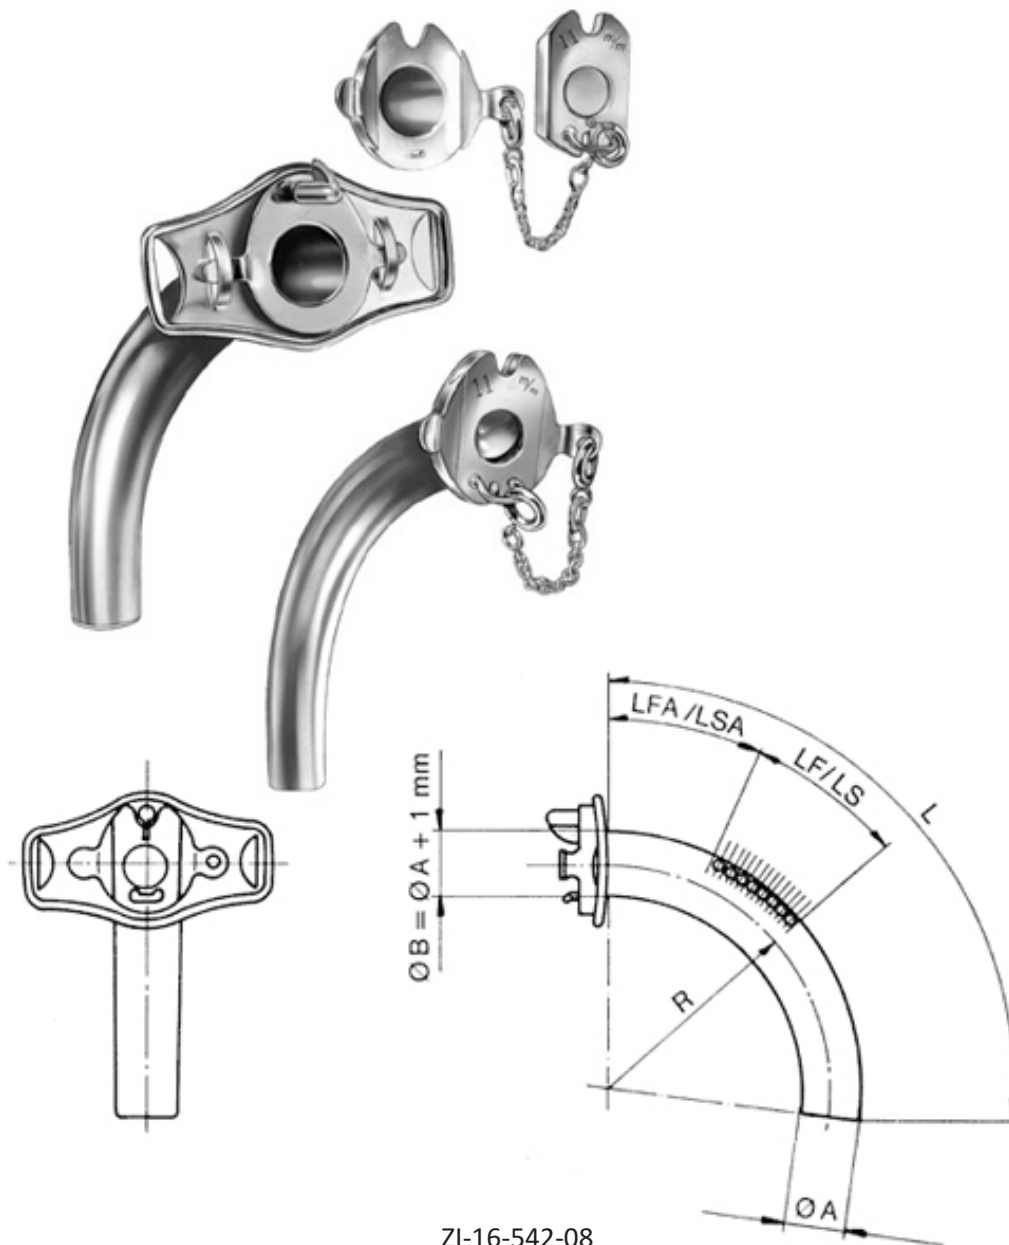

ZI-16-542-08

Speaking Tube $\varnothing$ 8 mm length of tube 95 mm with sliding valve outer tube sieve inner tube window silver

ZI-16-542-09

Speaking Tube $\varnothing$ 9 mm length of tube 95 mm with sliding valve outer tube sieve inner tube window silver

ZI-16-542-10

Speaking Tube $\varnothing$ 10 mm length of tube 95 mm with sliding valve outer tube sieve inner tube window silver

ZI-16-542-11

Speaking Tube $\varnothing$ 11 mm length of tube 95 mm with sliding valve outer tube sieve inner tube window silver

ZI-16-542-12

Speaking Tube $\varnothing$ 12 mm length of tube 95 mm with sliding valve outer tube sieve inner tube window silver

ZI-16-542-13

Speaking Tube $\varnothing$ 13 mm length of tube 95 mm with sliding valve outer tube sieve inner tube window silver