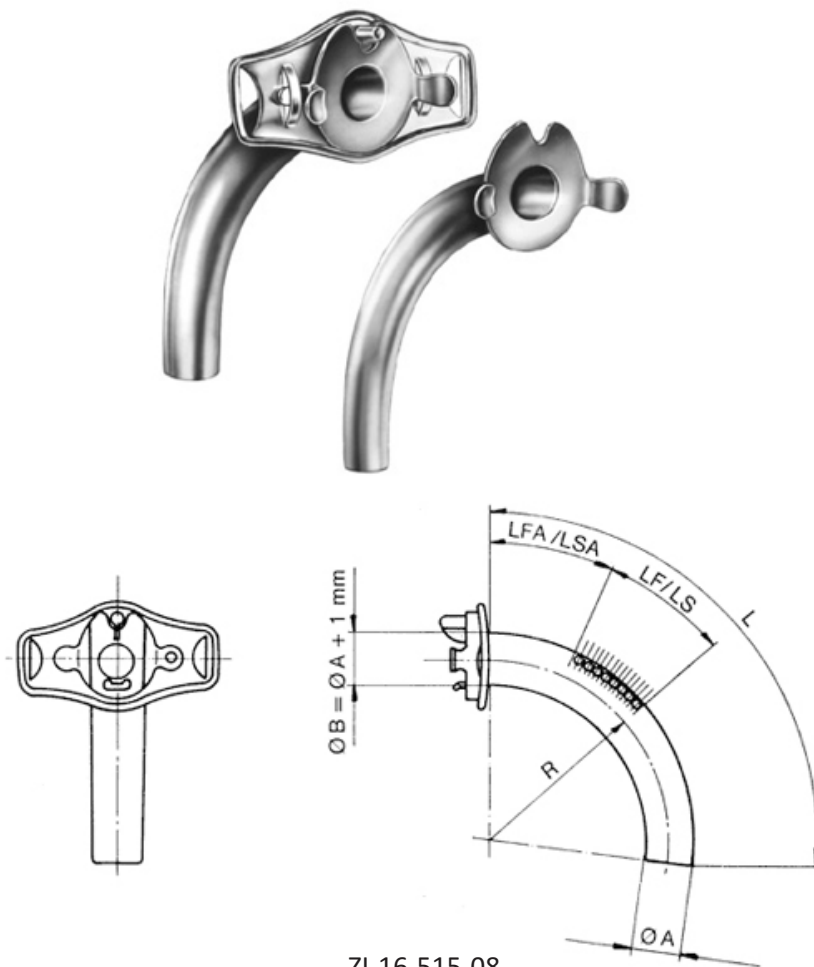

ZI-16-515-08

Luer Tracheal Tube $\varnothing$ 8 mm length of tube 95 mm outer tube sieve inner tube sieve silver

ZI-16-515-09

Luer Tracheal Tube $\varnothing$ 9 mm length of tube 95 mm outer tube sieve inner tube sieve silver

ZI-16-515-10

Luer Tracheal Tube $\varnothing$ 10 mm length of tube 95 mm outer tube sieve inner tube sieve silver

ZI-16-515-11

Luer Tracheal Tube $\varnothing$ 11 mm length of tube 95 mm outer tube sieve inner tube sieve silver

ZI-16-515-12

Luer Tracheal Tube $\varnothing$ 12 mm length of tube 95 mm outer tube sieve inner tube sieve silver

ZI-16-515-13

Luer Tracheal Tube $\varnothing$ 13 mm length of tube 95 mm outer tube sieve inner tube sieve silver