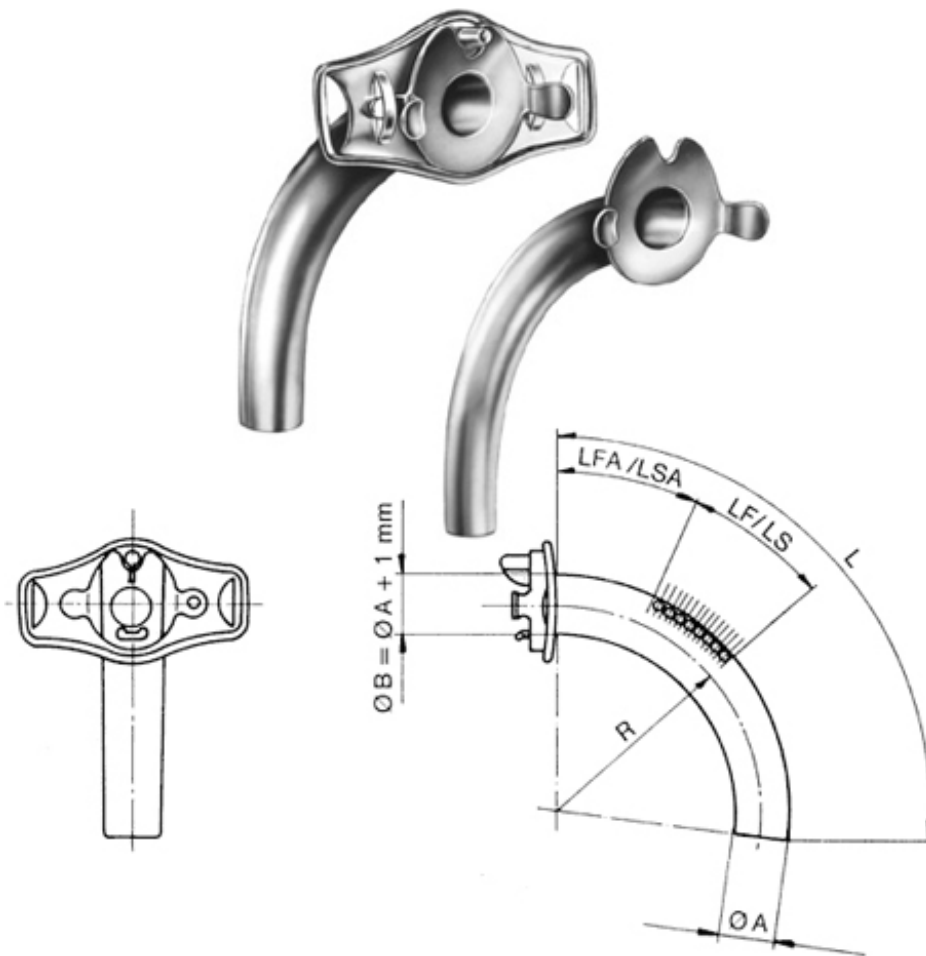

ZI-16-510-07

Luer Tracheal Tube $\text{\O} 7$ mm length of tube 60 mm outer tube sieve inner tube window

ZI-16-510-08

Luer Tracheal Tube $\text{\O} 8$ mm length of tube 65 mm outer tube sieve inner tube window

ZI-16-510-09

Luer Tracheal Tube $\text{\O} 9$ mm length of tube 70 mm outer tube sieve inner tube window

ZI-16-510-10

Luer Tracheal Tube $\text{\O} 10$ mm length of tube 75 mm outer tube sieve inner tube window

ZI-16-510-11

Luer Tracheal Tube $\text{\O} 11$ mm length of tube 80 mm outer tube sieve inner tube window

ZI-16-510-12

Luer Tracheal Tube $\text{\O} 12$ mm length of tube 85 mm outer tube sieve inner tube window

ZI-16-510-13

Luer Tracheal Tube $\text{\O} 13$ mm length of tube 90 mm outer tube sieve inner tube window