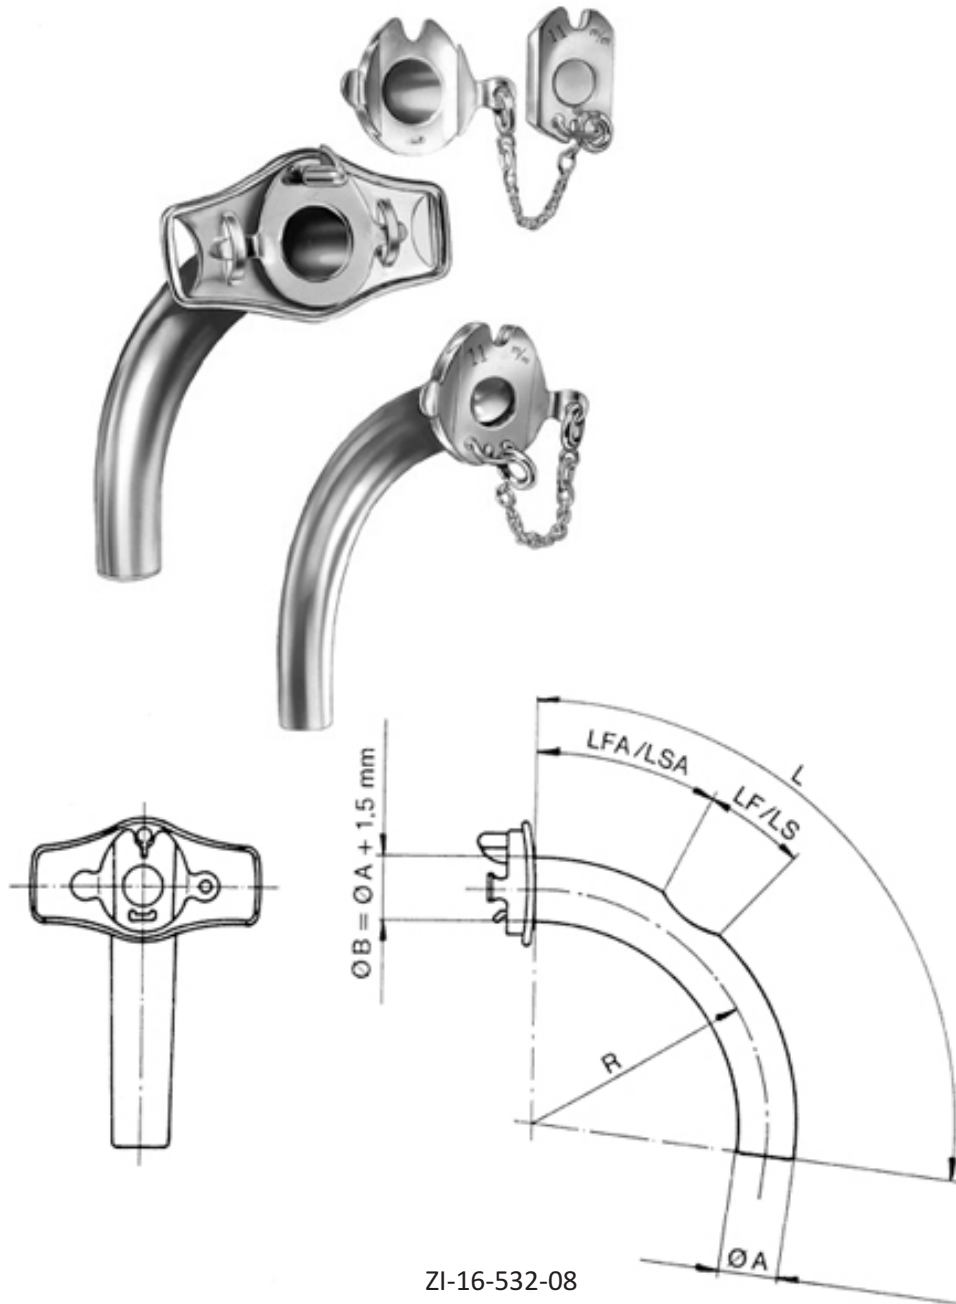

ZI-16-532-08

Speaking Tube $\varnothing$ 8 mm length of tube 65 mm with sliding valve outer tube closed inner tube closed German silver

ZI-16-532-09

Speaking Tube $\varnothing$ 9 mm length of tube 70 mm with sliding valve outer tube closed inner tube closed German silver

ZI-16-532-10

Speaking Tube $\varnothing$ 10 mm length of tube 75 mm with sliding valve outer tube closed inner tube closed German silver

ZI-16-532-11

Speaking Tube $\varnothing$ 11 mm length of tube 80 mm with sliding valve outer tube closed inner tube closed German silver

ZI-16-532-12

Speaking Tube $\varnothing$ 12 mm length of tube 85 mm with sliding valve outer tube closed inner tube closed German silver

ZI-16-532-13

Speaking Tube $\varnothing$ 13 mm length of tube 90 mm with sliding valve outer tube closed inner tube closed German silver